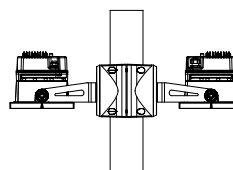

Code		Kg
1099472X-16	1x	1,50
1099473X-16	2x	1,80