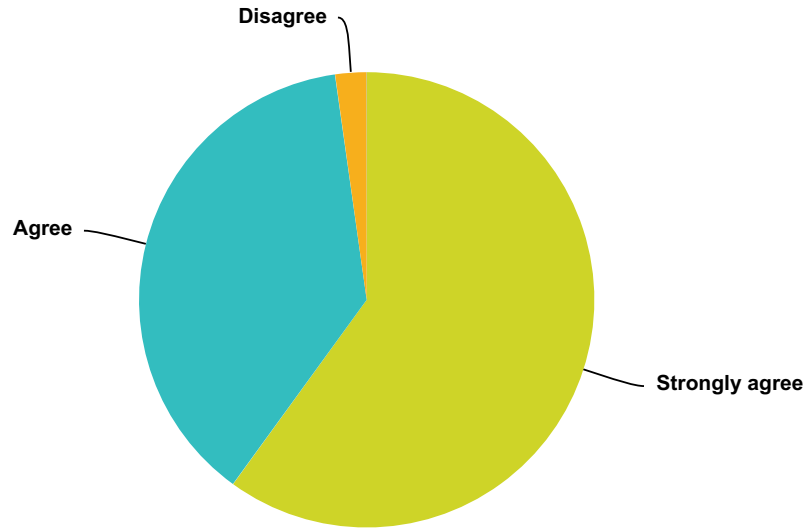

### Q7 My work is marked frequently.

Answered: 90 Skipped: 0

Answer Choices	Responses	
Strongly agree	67.78%	61
Agree	31.11%	28
Disagree	1.11%	1
Strongly disagree	0.00%	0
<b>Total</b>		<b>90</b>

**Q8 I am given useful feedback (either from marking or from what teachers and TAs tell me) that helps me to get better.**

Answered: 90 Skipped: 0

Answer Choices	Responses	
Strongly agree	60.00%	54
Agree	37.78%	34
Disagree	2.22%	2
Strongly disagree	0.00%	0
<b>Total</b>		<b>90</b>