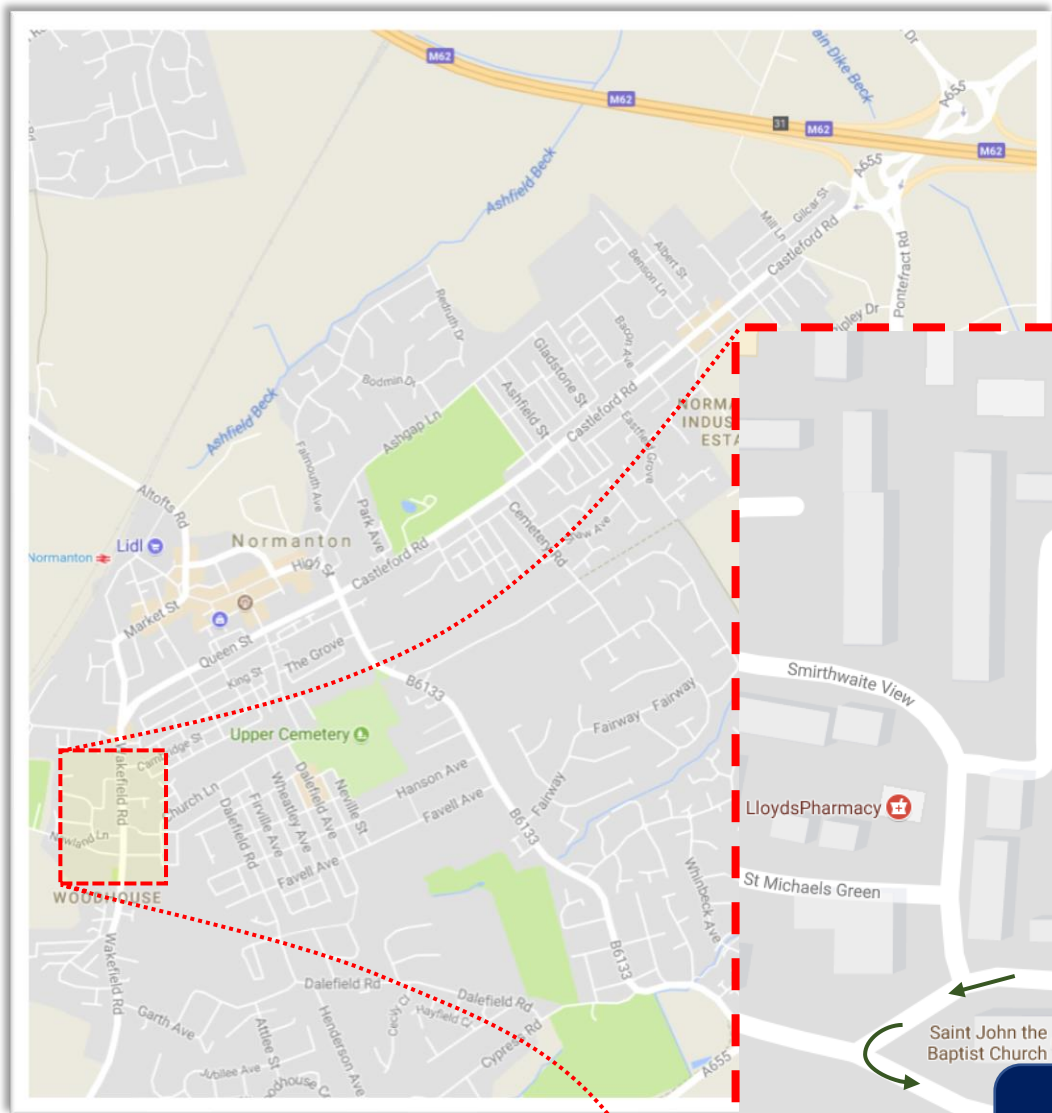

## ‘CALLING’

*Preacher:*

**Revd Dr Roger L Walton**

Chair of the Yorkshire West District  
*President of Conference 2016-2017*

**Aire & Calder**  
**Methodist Circuit**

Our friends at St John the Baptist Roman Catholic Church have offered parking facilities, and we would ask you to use those to keep access clear. We would like to keep Mill Hill, alongside church, for dropping people off, or for blue badge holders only, please.

**From M62 Junction 31**

Follow signs for Normanton Town Centre (Castleford Road). Continue for 1.5 miles. Castleford Road turns into Wakefield Road at the second set of true traffic lights. Go past the Methodist Church on your left and turn right into Newland Lane. Go around the Catholic Church and park in their car park. Marshalls will be on hand to welcome you.

**From the South**

Take the A655 from Wakefield to Normanton. Turn off at the first roundabout on the approach to Normanton (Woodhouse Hill). Then turn right at the next island. Normanton Methodist Church is on the right in 0.7 miles. Turn left before the church into Newland Lane. Go around the Catholic Church and park in their car park. Marshalls will be on hand to welcome you.

From M62 J31

Normanton Methodist Church  
Wakefield Road  
Normanton  
WF6 1AG

A655 Wakefield

**Normanton Methodist Church**

*Directions*

*Have a safe journey.*