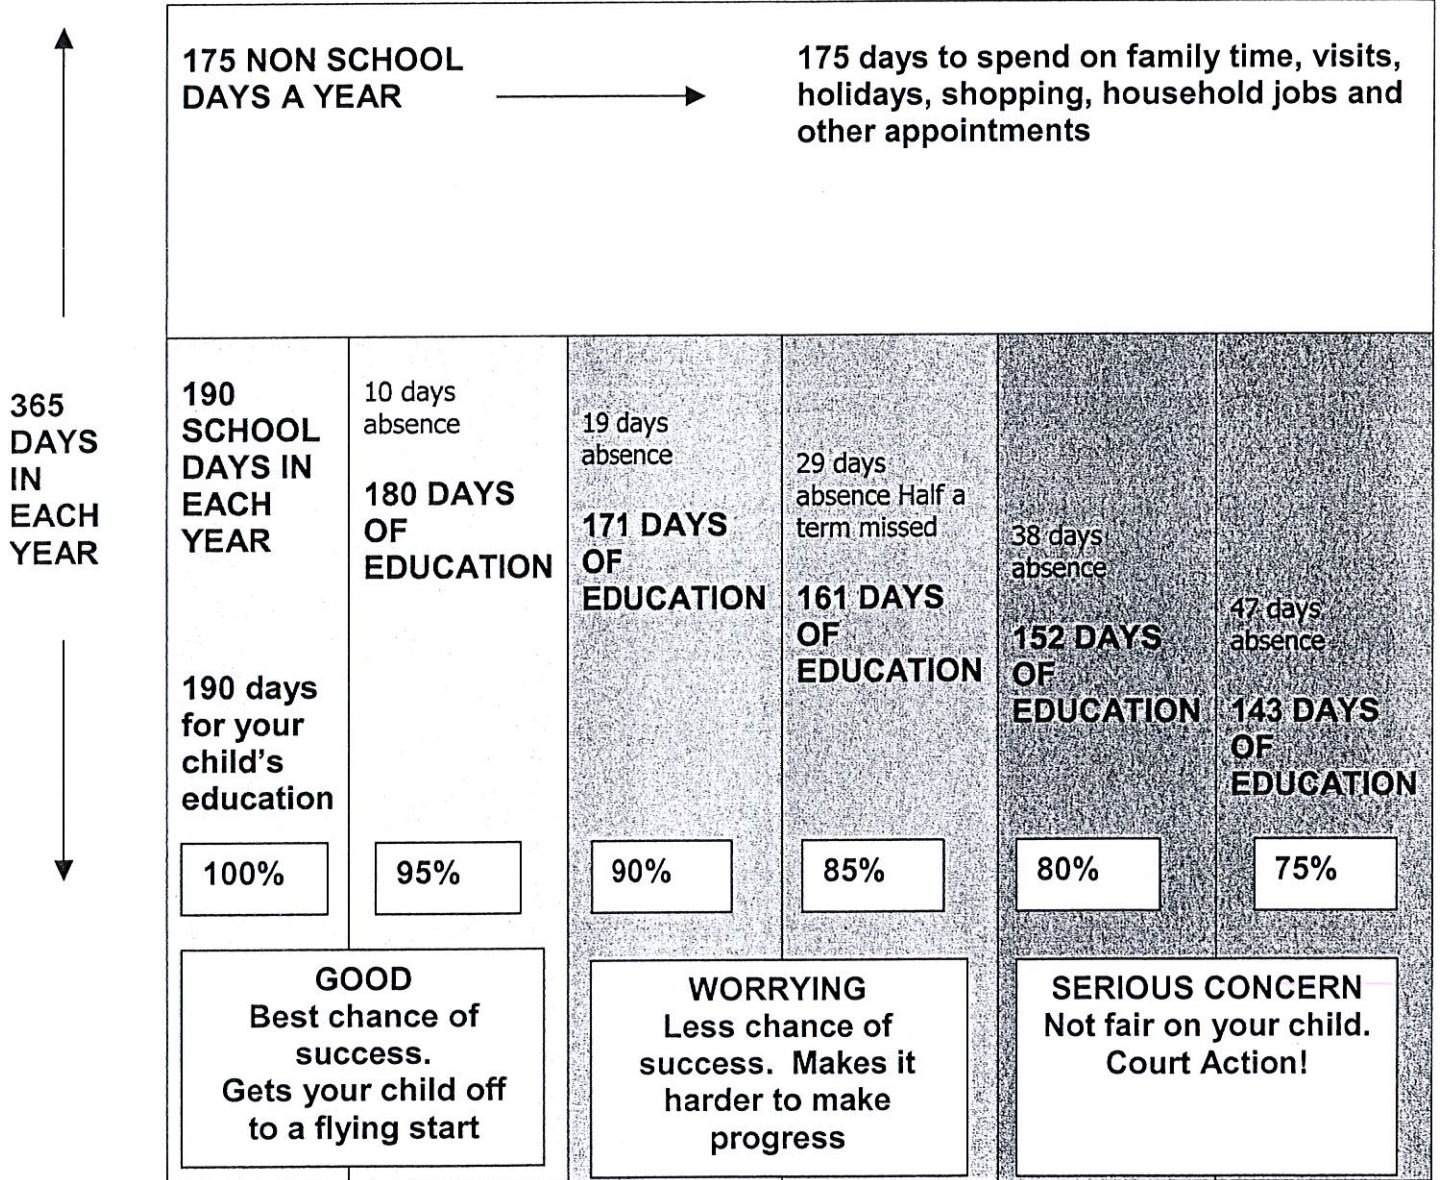

DERBY CITY COUNCIL

Days off school add up to lost learning

- Please don't let your child miss out on the education they deserve and have a right to.
- Every Child Matters, Every Lesson Counts.

If you are worried about your child's attendance please talk to us at school about it or contact the Education Welfare Service on 01332 716804