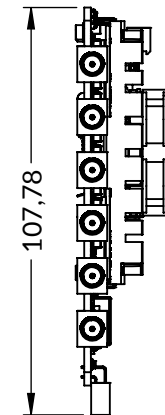

4 x M2,5
Mounting holes
Max. screw head $\varnothing 5,30$

ALPHA250 V2.3

Koheron

DIMENSIONS ARE IN MILLIMETERS
FIRST ANGLE PROJECTION

www.koheron.com