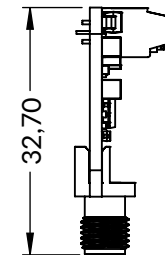

4 x M2,5  
 Mounting holes  
 Max. screw head  $\phi$  5,30

AMP100 V1

Koheron

DIMENSIONS ARE IN MILLIMETERS  
 FIRST ANGLE PROJECTION

[www.koheron.com](http://www.koheron.com)