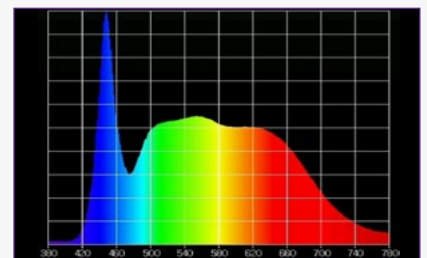

Perfect light instantly available

Every color at your fingertips.

Total control of light with four lighting modes; CCT Mode for true Daylight and Tungsten with fine tuning; HSI Mode to create any color in the 360° color wheel; Gel Mode to quickly dial up many popular gels, and Effects Mode for a dazzling array of creative lighting effects at your fingertips.

GEMINI SPECS

- Voltage Range:** 100-240VAC, 13-28VDC
- Power Consumption:** 200W (nominal)
- LED Technology:** RGBWW
- Color Temperature:** 2700-10000K
- Lighting Intensity:** 3.2k @ 10ft / 3m = 557 LUX, 5.6k @ 10ft / 3m = 614 LUX
- CRI / TLCI:** Daylight: 97, Tungsten: 94
- Beam and Field Angle:** 95° / 157°
- Control:** Built-in WIFI, DMX (5 PIN & RJ45), Optional Wireless DMX, Bluetooth, SmartLite Director App
- Color Controls:** Kelvin Temperature, plus/minus green, Hue, Saturation, Intensity, Gel Presets

PHOTOMETRICS Beam Angle 95° / Field Angle 157°

DAYLIGHT	Footcandles	LUX
3.3ft / 1m	513	5526
10ft / 3m	57	614
16ft / 5m	21	221
33ft / 10m	5	55.3
49ft / 15m	2	24.6

TUNGSTEN	Footcandles	LUX
3.3ft / 1m	466	5012
10ft / 3m	52	557
16ft / 5m	19	201
33ft / 10m	5	50.1
49ft / 15m	2	22.3