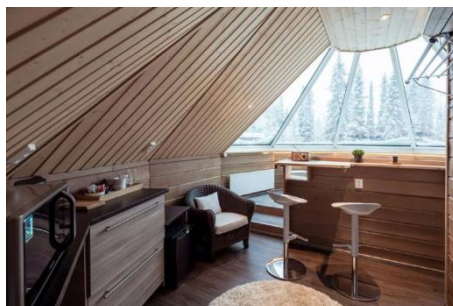

Private sauna in corridor, € / hour

95 €

95 €

100 €

100 €

AURORA IGLOO HUT

Double bed, private bathroom, water heater, small fridge, microwave oven, free WiFi. Free public sauna.

AUTUMN
1.9.–30.11.2019