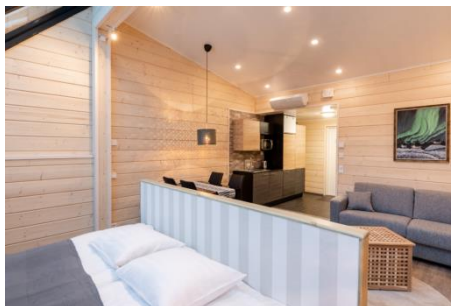

LOMAKESKUS
PYHÄN ASTELI HOLIDAY VILLAGE

Astelintie 1, 98530 Pyhänturi • +358 (0)40 188 77 77 • info@pyhanasteli.fi
www.pyhanasteli.fi

AURORA SUITES

Ensuite rooms 35m², double bed, private bathroom, sofa for two beds, TV, fridge, microwave oven, free WiFi. Free public sauna.

SUMMER
1.5-31.8.2019

AUTUMN
1.9.–
30.11.19

WINTER
1.12.19-29.2.20

SPRING 2020
1.3. -30.4.2020

Double / night

190 €

280 €

500 €

285€

Extra bed / Adult / night

50 €

70 €

100 €

70 €

Breakfast in main restaurant

Not included

Included

Included

Included

Private outside jacuzzi , € / hour

95 €

95 €

100 €

100 €

Private sauna in corridor, € / hour

95 €

95 €

100 €

100 €