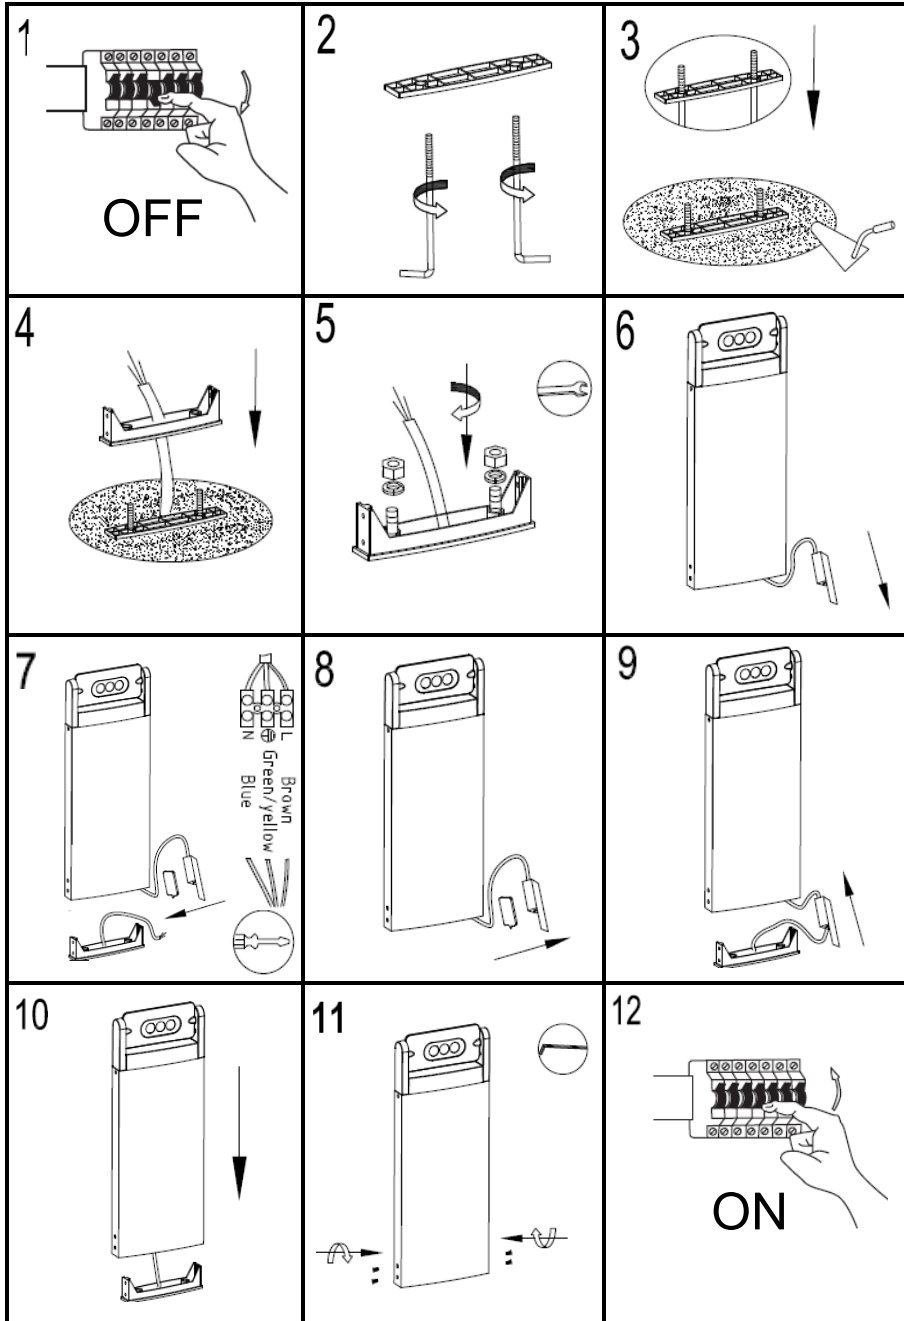

LUTEC

LUTEC Europe NV

Ruiterschool 14
B-2930 Brasschaat - Belgium
+32 3 284 51 62
info@lutec-europe.com
www.lutec.com

www.lutec.com/services/global-network