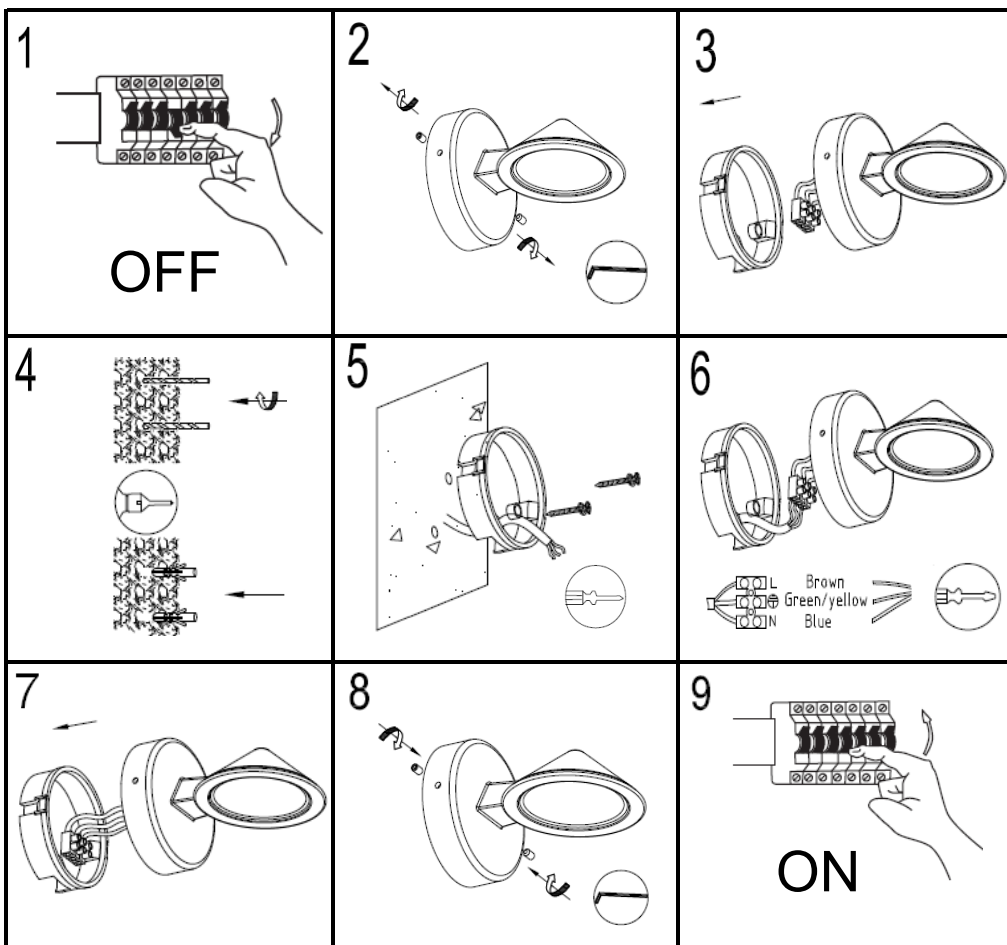

LUTEC

LUTEC Europe NV

Ruiterschool 14
 B-2930 Brasschaat - Belgium
 +32 3 284 51 62
 info@lutec-europe.com
 www.lutec.com

www.lutec.com/services/global-network