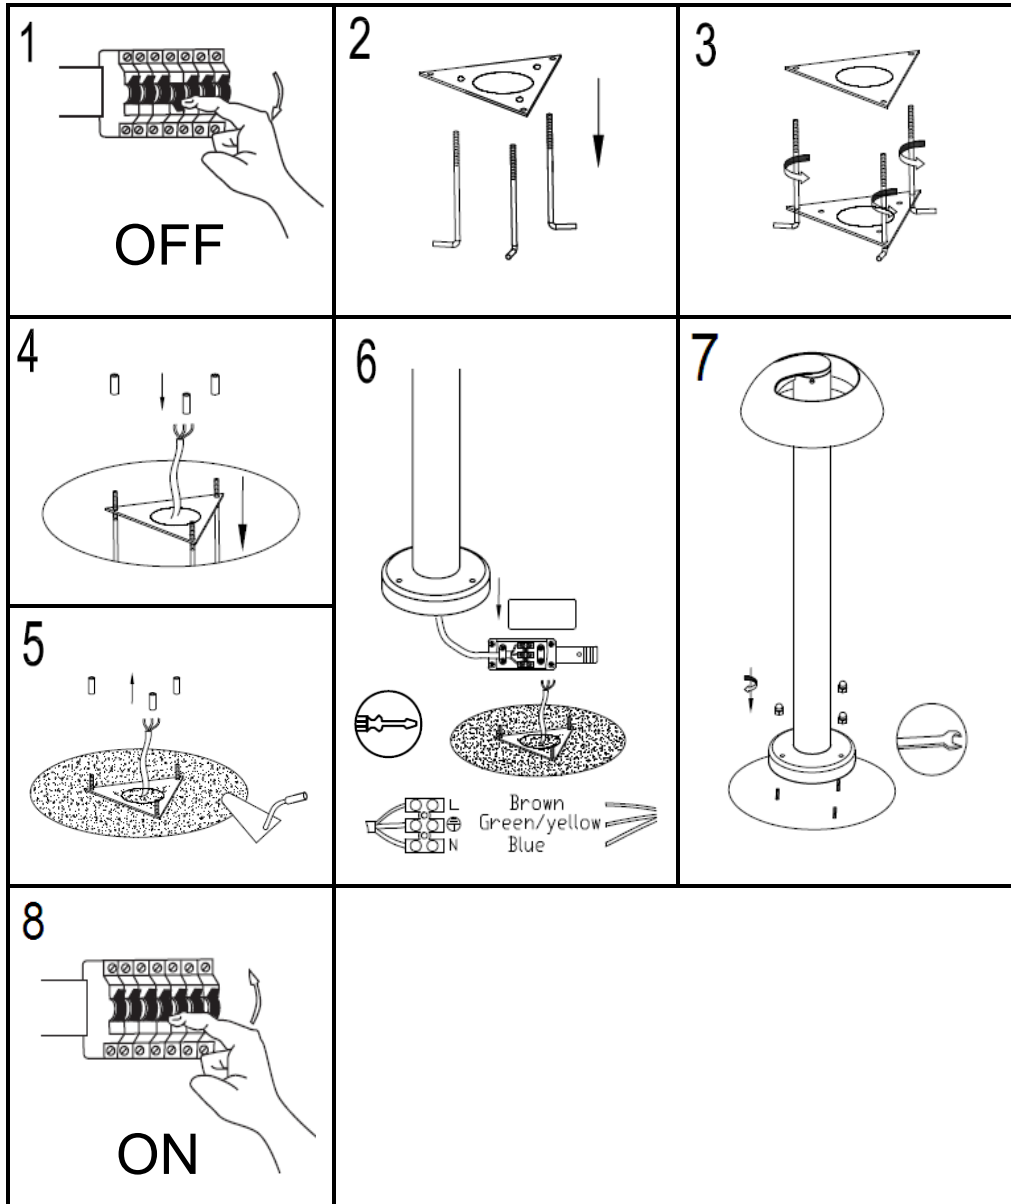

LUTEC

LUTEC Europe NV
 Ruiterschool 14
 B-2930 Brasschaat - Belgium
 +32 3 284 51 62
 info@lutec-europe.com
 www.lutec.com

www.lutec.com/services/global-network