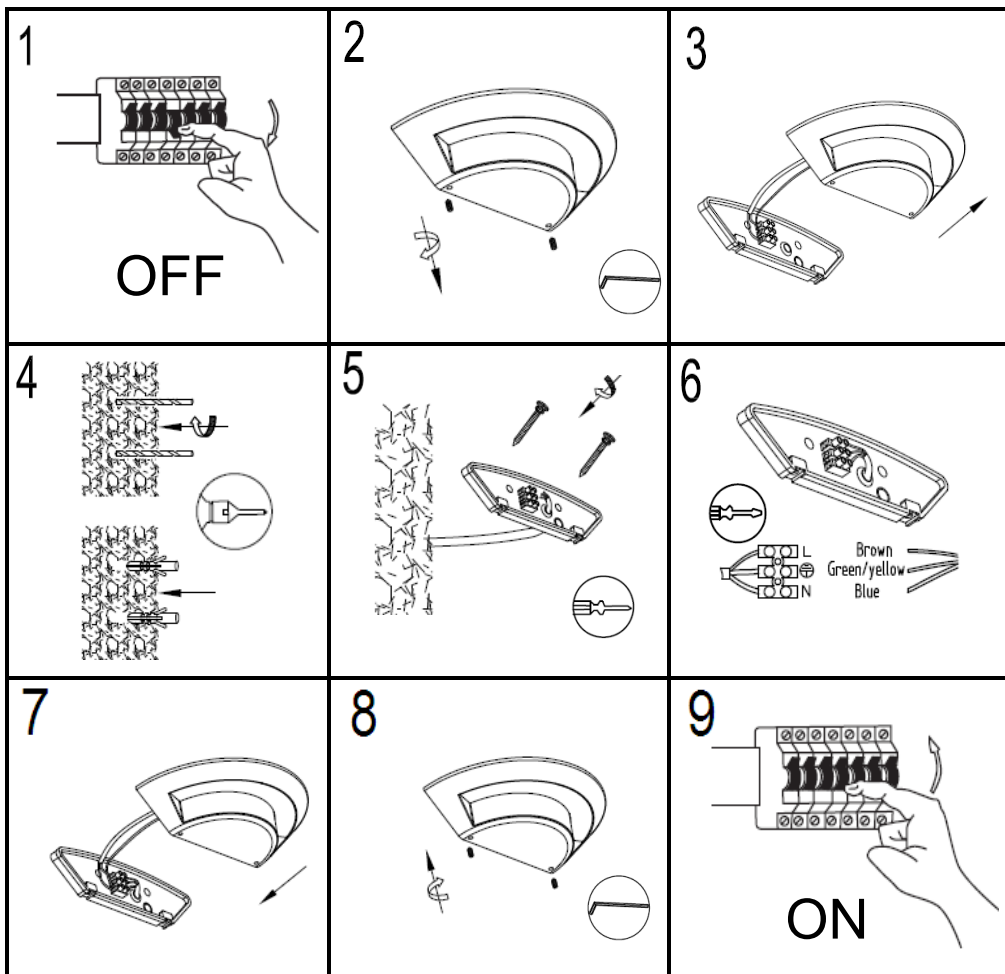

LUTEC

LUTEC Europe NV
 Ruiterschool 14
 B-2930 Brasschaat - Belgium
 +32 3 284 51 62
 info@lutec-europe.com
 www.lutec.com

www.lutec.com/services/global-network