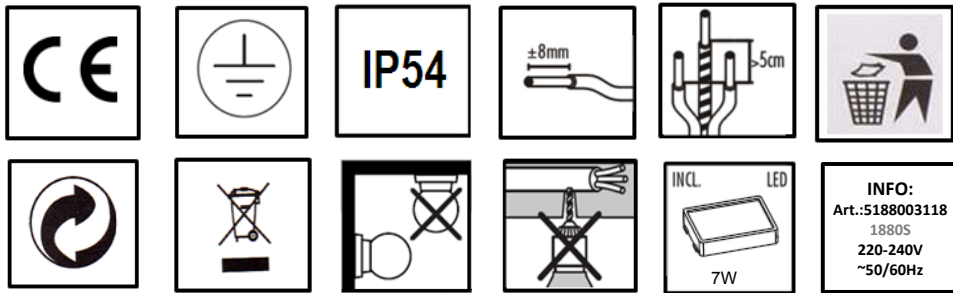

LUTEC

LUTEC Europe NV
 Ruiterschool 14
 B-2930 Brasschaat - Belgium
 +32 3 284 51 62
 info@lutec-europe.com
 www.lutec.com

www.lutec.com/services/global-network