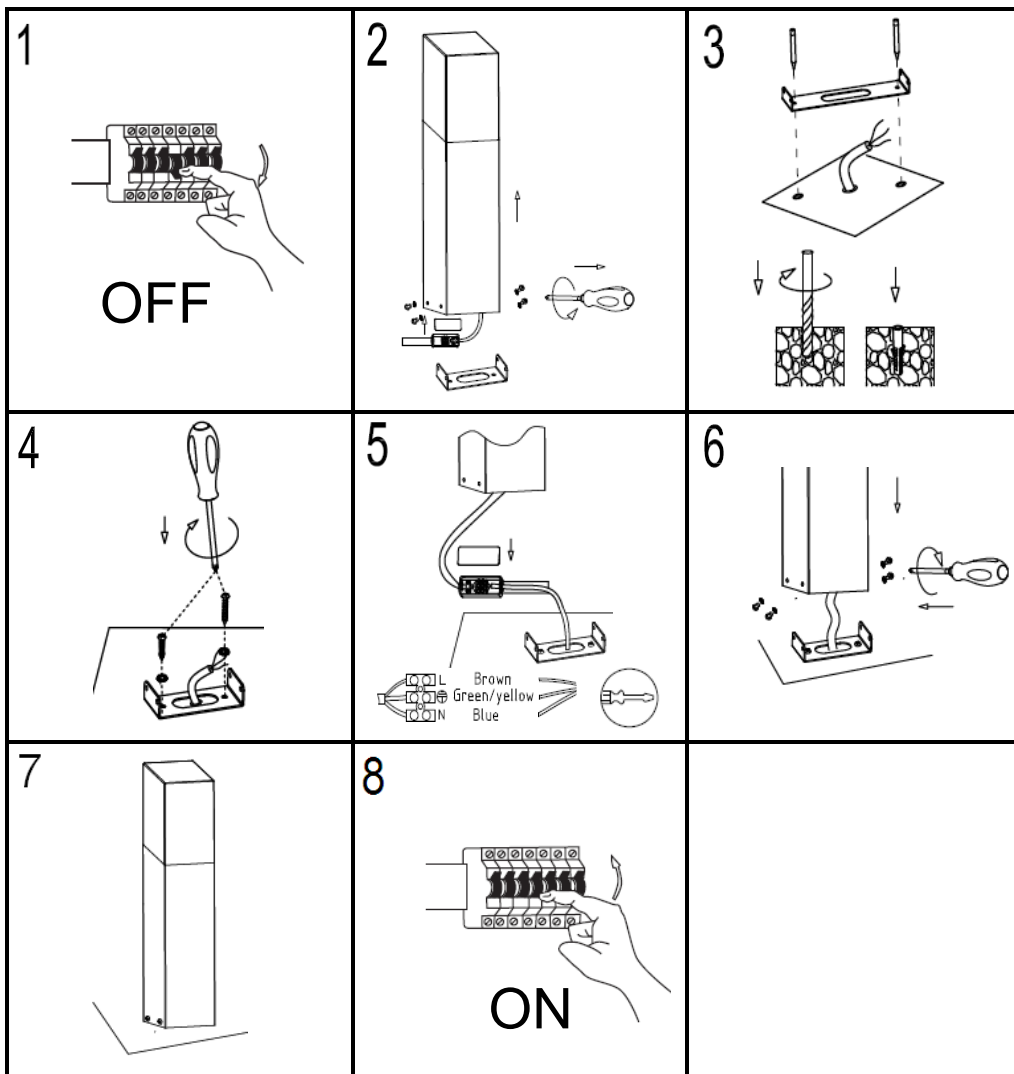

LUTEC

LUTEC Europe NV

Ruiterschool 14
 B-2930 Brasschaat - Belgium
 +32 3 284 51 62
 info@lutec-europe.com
 www.lutec.com

www.lutec.com/services/global-network