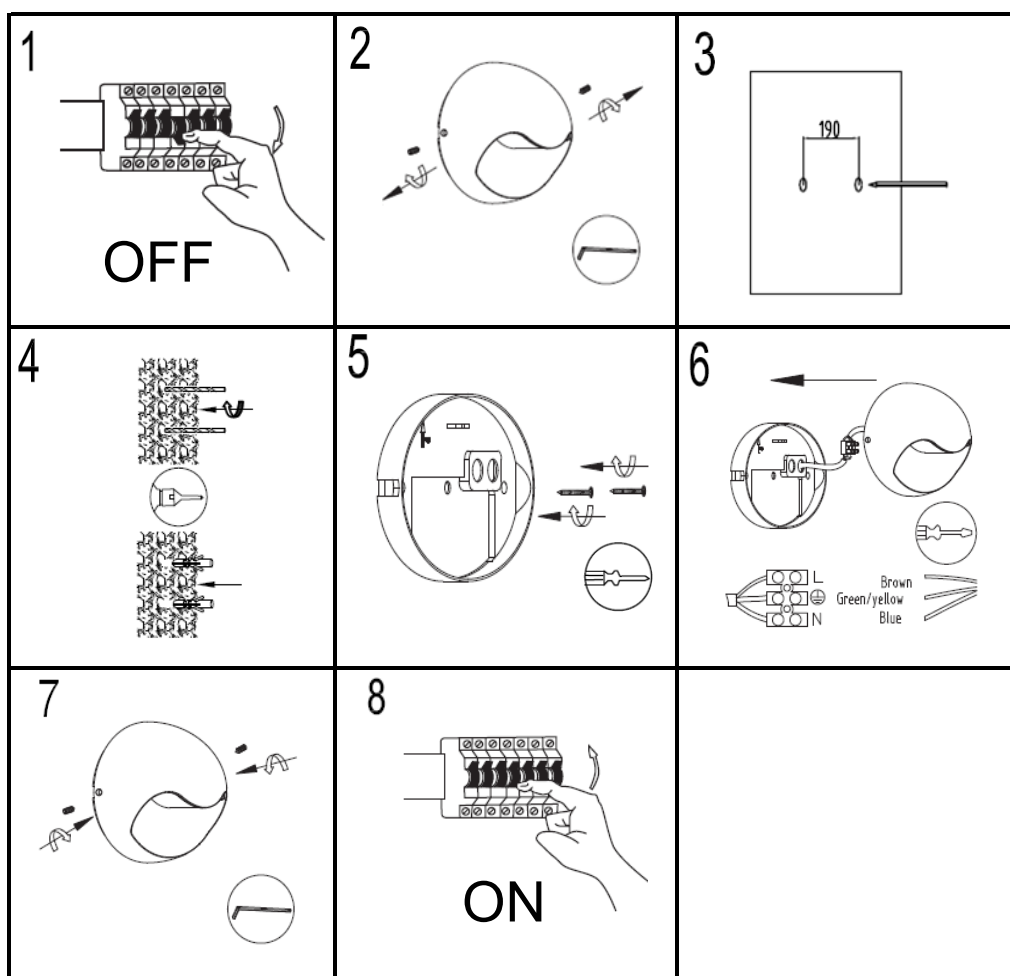

# LUTEC

**LUTEC Europe NV**

Ruiterijschool 14  
 B-2930 Brasschaat - Belgium  
 +32 3 284 51 62  
 info@lutec-europe.com  
 www.lutec.com

[www.lutec.com/services/global-network](http://www.lutec.com/services/global-network)