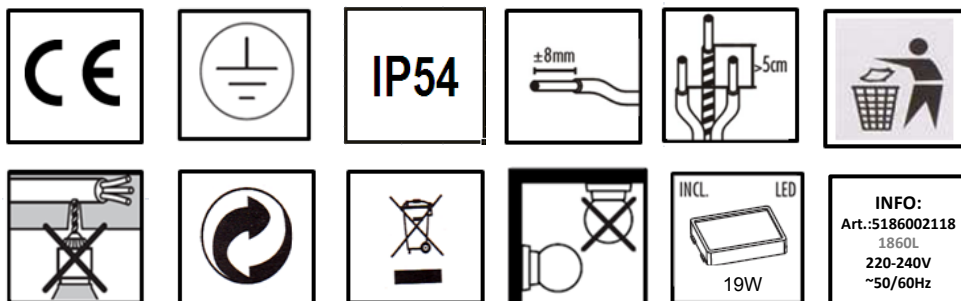

# LUTEC

**LUTEC Europe NV**

Ruiterijschool 14  
 B-2930 Brasschaat - Belgium  
 +32 3 284 51 62  
 info@lutec-europe.com  
 www.lutec.com

[www.lutec.com/services/global-network](http://www.lutec.com/services/global-network)