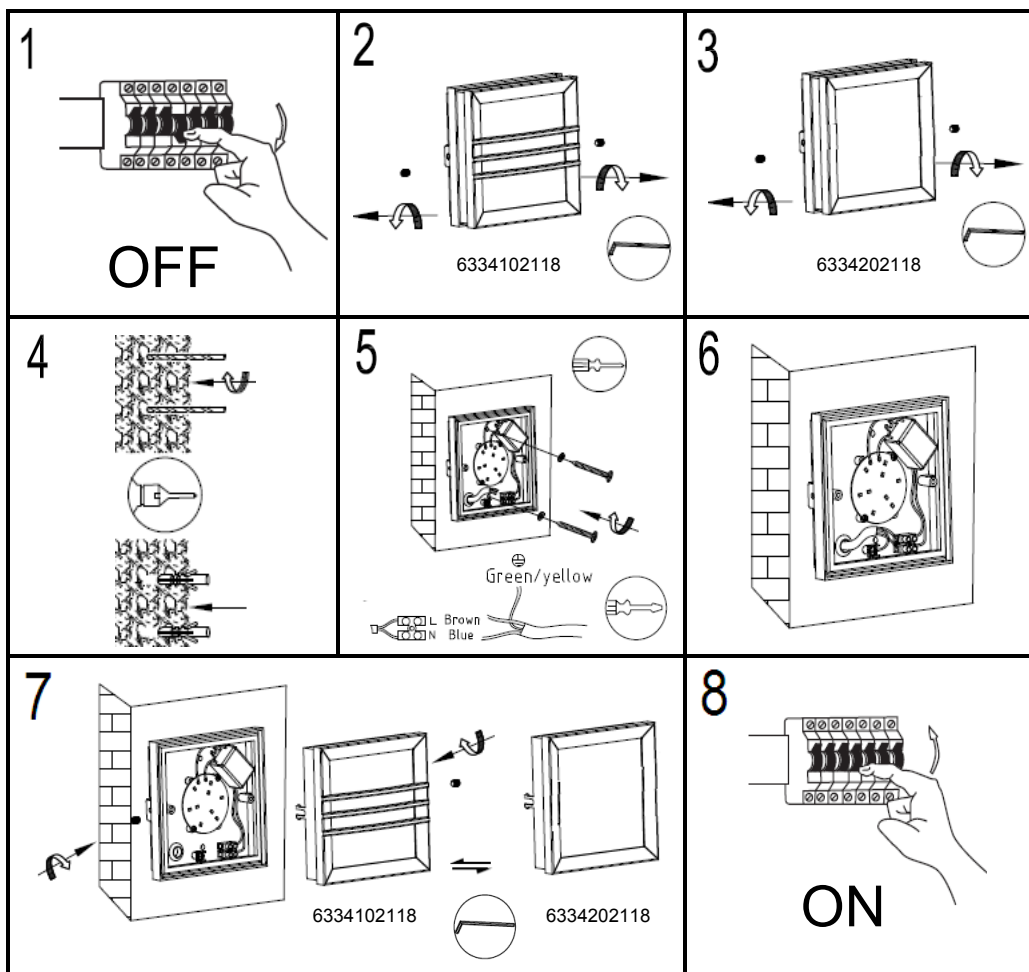

LUTEC

LUTEC Europe NV
 Ruiterschool 14
 B-2930 Brasschaat - Belgium
 +32 3 284 51 62
 info@lutec-europe.com
 www.lutec.com

www.lutec.com/services/global-network