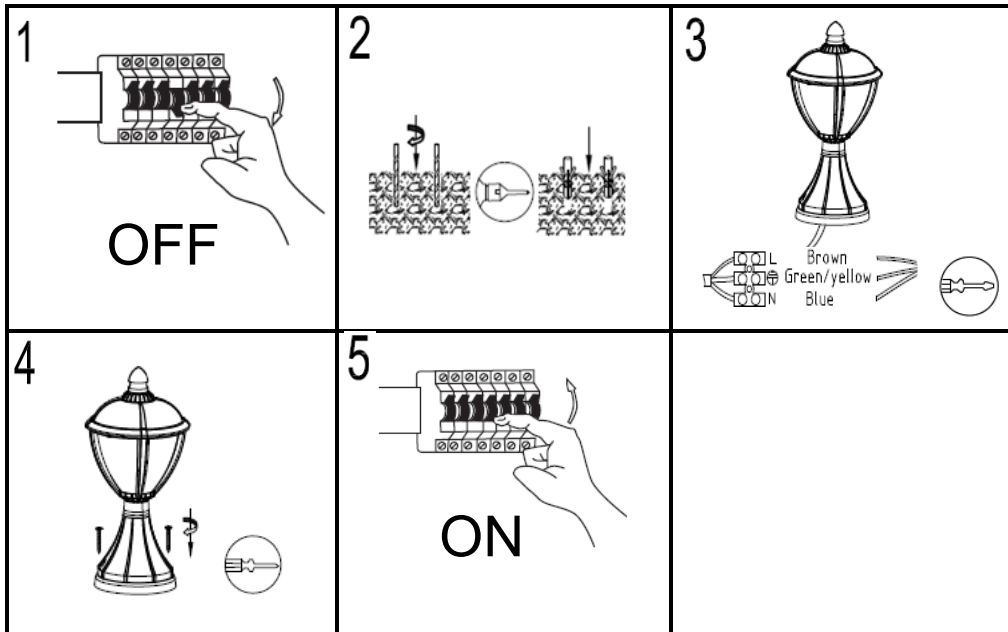

LUTEC

LUTEC Europe NV
 Ruiterschool 14
 B-2930 Brasschaat - Belgium
 +32 3 284 51 62
 info@lutec-europe.com
 www.lutec.com

www.lutec.com/services/global-network