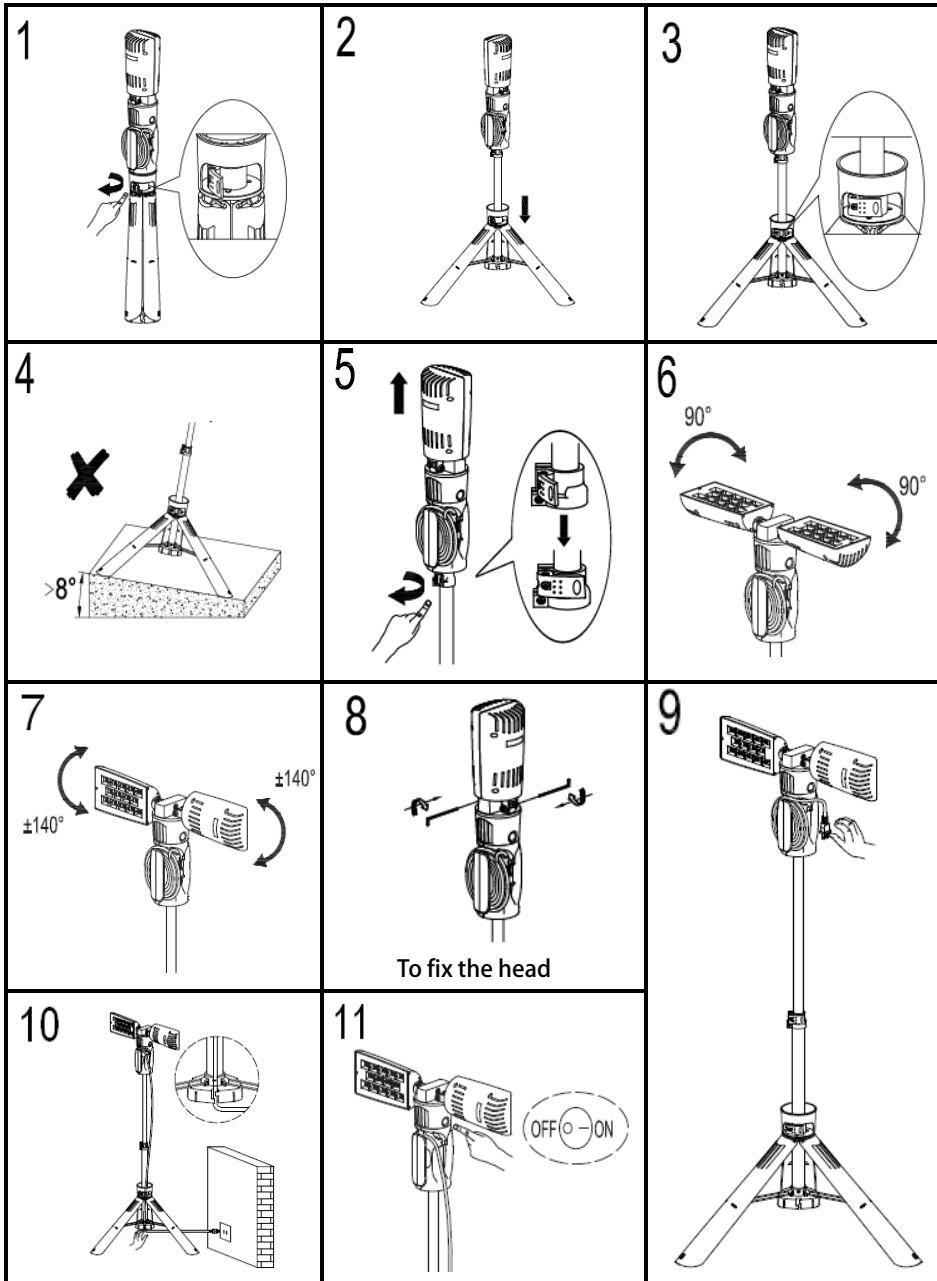

# LUTEC

**LUTEC Europe NV**  
 Ruiterschool 14  
 B-2930 Brasschaat - Belgium  
 +32 3 284 51 62  
 info@lutec-europe.com  
 www.lutec.com

[www.lutec.com/services/global-network](http://www.lutec.com/services/global-network)