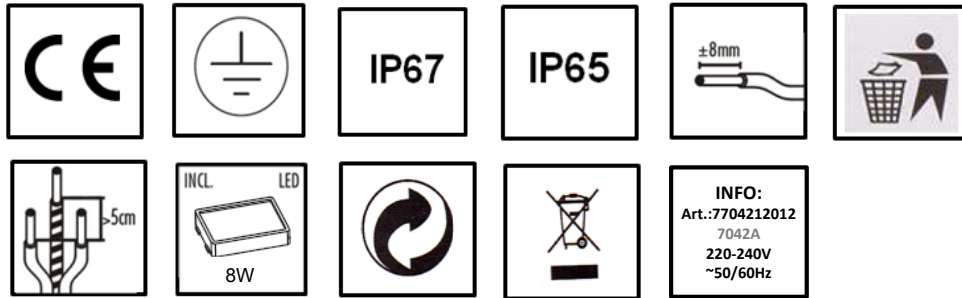

LUTEC

LUTEC Europe NV

Ruiterijschool 14
 B-2930 Brasschaat - Belgium
 +32 3 284 51 62
 info@lutec-europe.com
 www.lutec.com

www.lutec.com/services/global-network