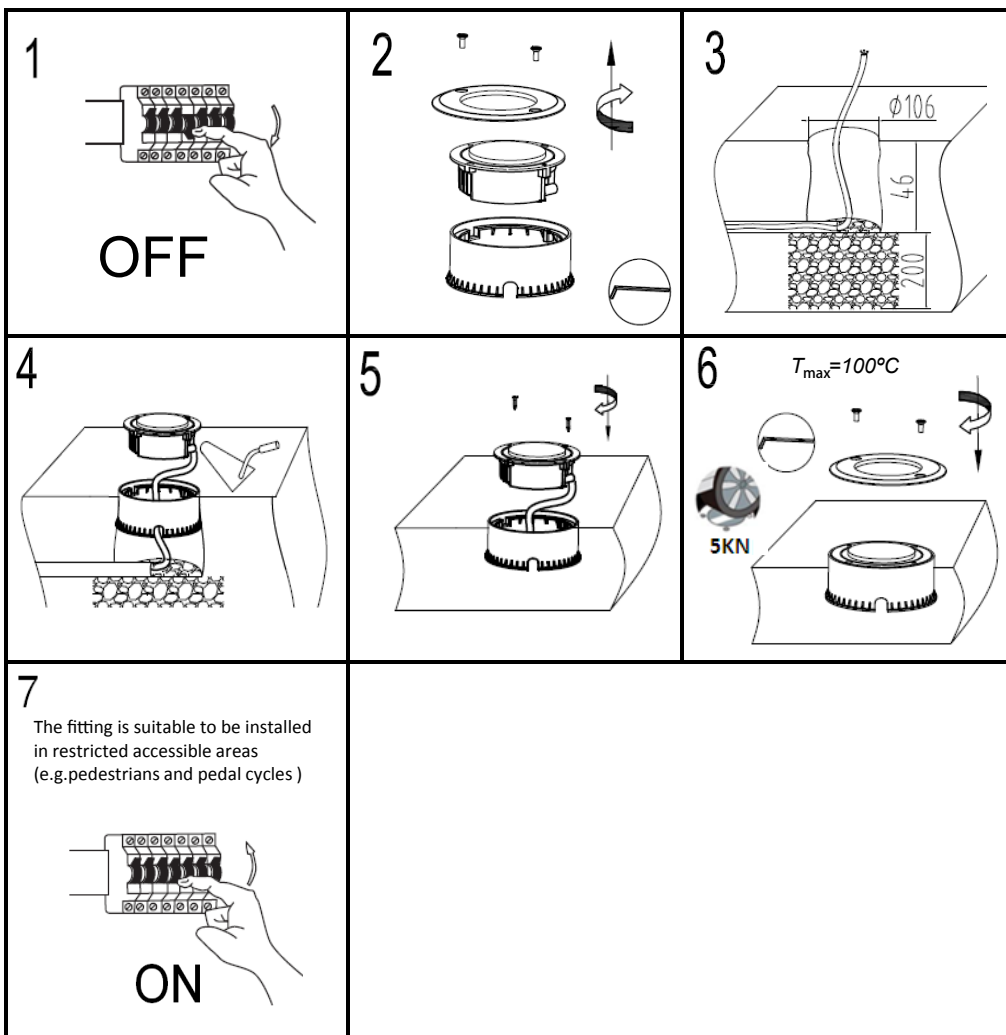

LUTEC

LUTEC Europe NV

Ruiterijschool 14
 B-2930 Brasschaat - Belgium
 +32 3 284 51 62
 info@lutec-europe.com
 www.lutec.com

www.lutec.com/services/global-network