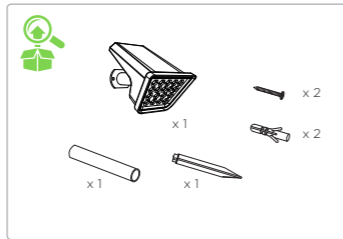

LUTEC

IP44

3.7V  
ICR 18650  
1200mAh Li-ion

INCL. LED  
1.2W

INFO:  
Art.:  
6916411330

**CE** This product complies with conformity requirements of the applicable European Regulations or Directives. <https://www.lutec.com/ce-declaration>