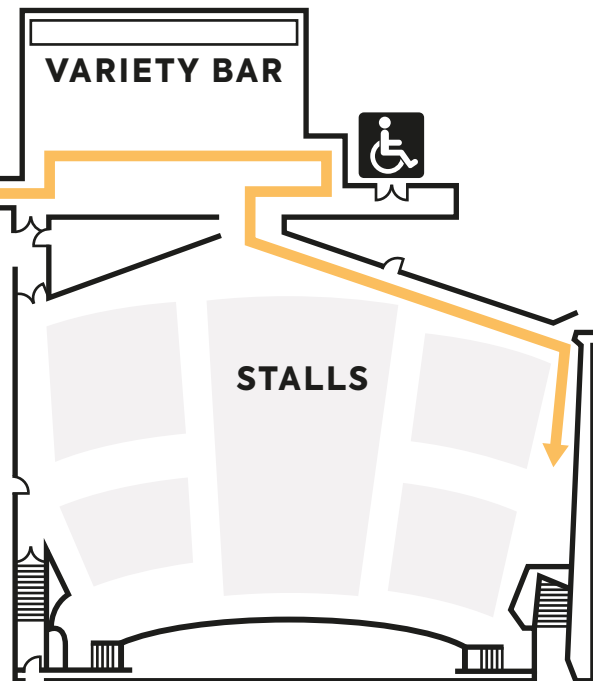

**LIFT TO LEVEL  
ACCESS EXIT**

**VARIETY BAR**

- 15 Metres** Distance to Lift from Level Access Entrance
- 30 Metres** Distance to Val Parnell Access toilet from Level Access Entrance
- 75 Metres** Distance to Access Seating from Level Access Entrance
- 60 Metres** Distance to Stalls Access Toilet from Level Access Entrance

**THE LONDON  
PALLADIUM**

LV THEATRES

LEVEL ACCESS  
ENTRANCE

LIFT TO  
STALLS

THE VAL PARNELL  
BAR

MAIN  
FOYER

15 Metres Distance to Lift from  
Level Access Entrance

30 Metres Distance to Val Parnell  
Access toilet from  
Level Access Entrance

75 Metres Distance to Access Seating  
from Level Access Entrance

60 Metres Distance to Stalls Access Toilet  
from Level Access Entrance

THE LONDON  
PALLADIUM

LONDON THEATRES