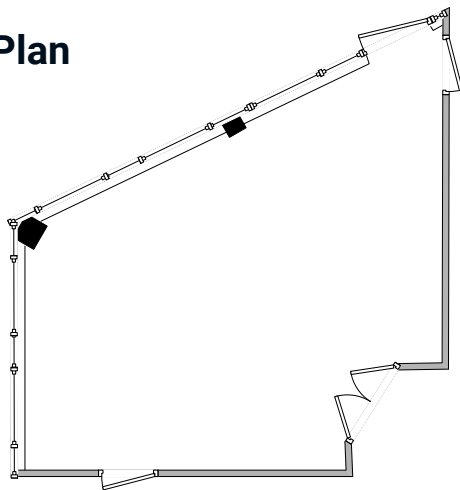

Dimensions and general details

Total area approx. (m2):	35	Data points:	1
Length (m):	6	Daylight:	Yes
Width (m):	5.5	Lighting:	Halogen
Height (m):	3.3	Blackout facilities:	No
Floor level:	Second Floor	Hearing aid system:	Yes – Infrared system
Wheelchair access:	Yes	Large LCD screen:	Yes
Power sockets:	12	PC Computer:	Yes

Room Plan

Capacity

Theatre style:	30
Boardroom style:	18
Cabaret style:	16
Banquet style:	20
Classroom style:	12
U-shape with table style:	10
U-shape no table style:	22
Informal style:	30

Midlands Arts Centre