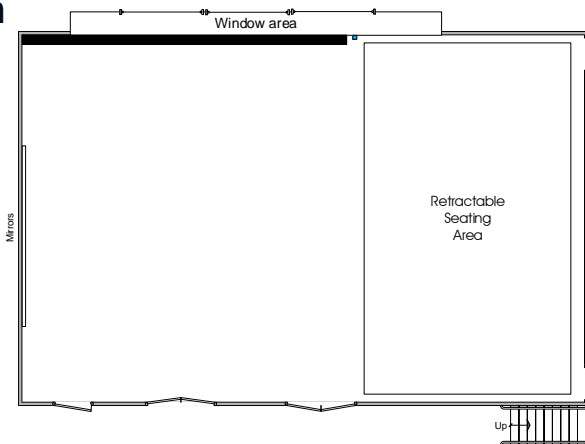

Foyle Studio

The Foyle Studio is generously proportioned with retractable seating. This makes the space extremely flexible and adjustable to your needs. The room also boasts splendid views over the Arena Theatre and its situation away from the main part of the centre means it is ideal for self-contained conferences, performances and hospitality.

Dimensions and general details

Total area approx. (m2):	176	Data points:	2
Length (m):	16	Daylight:	Yes
Width (m):	11	Lighting:	Fluorescent
Height (m):	4.25	Blackout facilities:	Yes
Floor level:	Second Floor	Hearing aid system:	Yes - Infrared
Wheelchair access:	Yes	Sound system:	Yes
Power sockets:	19	Floor:	Sprung floor

Room Plan

Capacity

Theatre style conference:	140
Theatre style performance:	120
Boardroom style:	45
Classroom style:	72
Cabaret style:	96
Banquet style:	120
U-shape with table style:	45
U-shape no table style:	62
Informal / Reception style:	175