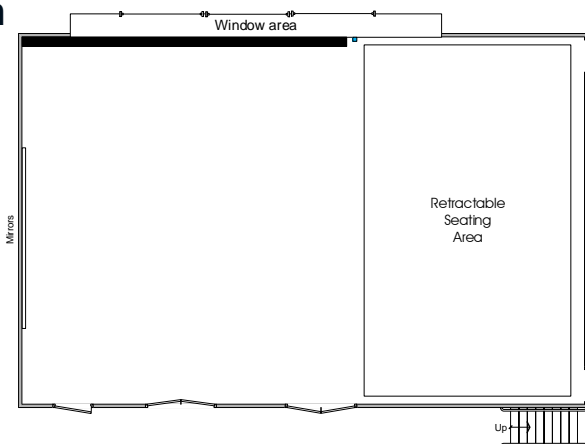

Foyle Studio

The Foyle Studio is generously proportioned with retractable seating. This makes the space extremely flexible and adjustable to your needs. The room also boasts splendid views over the Arena Theatre and its situation away from the main part of the centre means it is ideal for self-contained conferences, performances and hospitality.

Dimensions and general details

Total area approx. (m2):	176	Data points:	2
Length (m):	16	Daylight:	Yes
Width (m):	11	Lighting:	Fluorescent
Height (m):	4.25	Blackout facilities:	Yes
Floor level:	Second Floor	Hearing aid system:	Yes - Infrared
Wheelchair access:	Yes	Sound system:	Yes
Power sockets:	19	Floor:	Sprung floor

Room Plan

Capacity

Theatre style conference:	140
Theatre style performance:	119
Boardroom style:	45
Classroom style:	72
Cabaret style:	96
Banquet style:	120
U-shape with table style:	45
U-shape no table style:	62
Informal / Reception style:	175