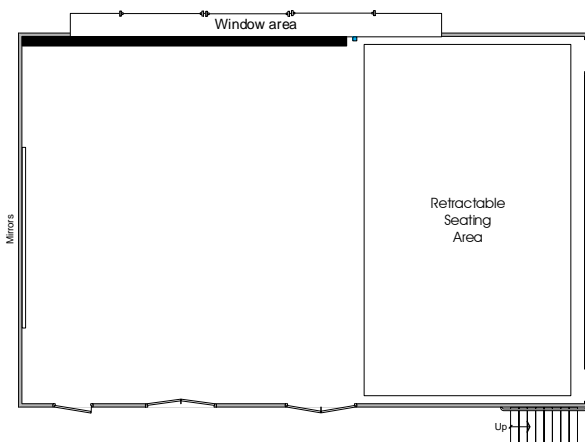

Foyle Studio

The Foyle Studio is generously proportioned with retractable seating. This makes the space extremely flexible and adjustable to your needs. The room also boasts splendid views over the Arena Theatre and its situation away from the main part of the centre means it is ideal for self-contained conferences, performances and hospitality.

Dimensions and general details

Total area approx. (m2):	176	Data points:	2
Length (m):	16	Daylight:	Yes
Width (m):	11	Lighting:	Fluorescent
Height (m):	4.25	Blackout facilities:	Yes
Floor level:	Second Floor	Hearing aid system:	Yes - Infrared
Wheelchair access:	Yes	Sound system:	Yes
Power sockets:	19	Floor:	Sprung floor
PC Computer:	Yes (Not for dance)		

Room Plan

Capacity

Theatre style conference:	140
Theatre style performance:	119
Boardroom style:	45
Classroom style:	72
Cabaret style:	96
Banquet style:	120
U-shape with table style:	45
U-shape no table style:	62
Informal / Reception style:	175