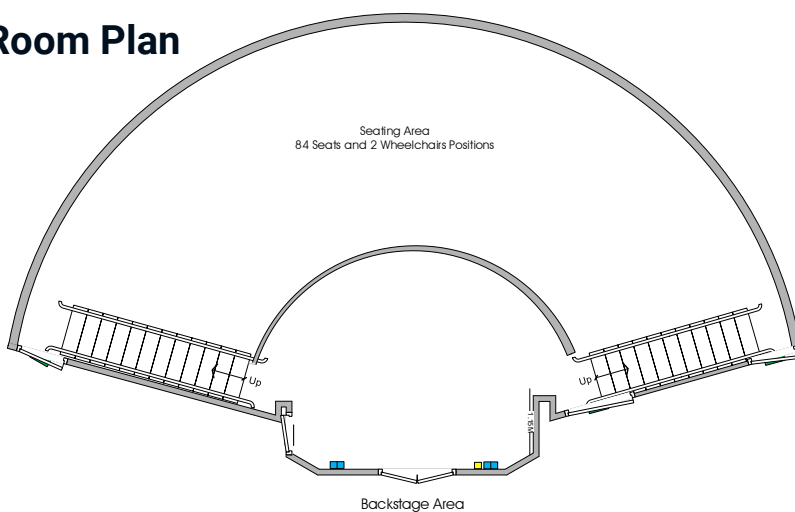

Room Plan

Capacity

Theatre Style: 84

Midlands Arts Centre

Registered Office:
Cannon Hill Park, Birmingham,
B12 9QH

T 0121 446 3250
F 0121 446 3201
E [hires@macbirmingham.co.uk](mailto: hires@macbirmingham.co.uk)
W www.macbirmingham.co.uk/hires

Registered company no. 718349
Registered charity no. 528979
VAT no. 818 2851 16