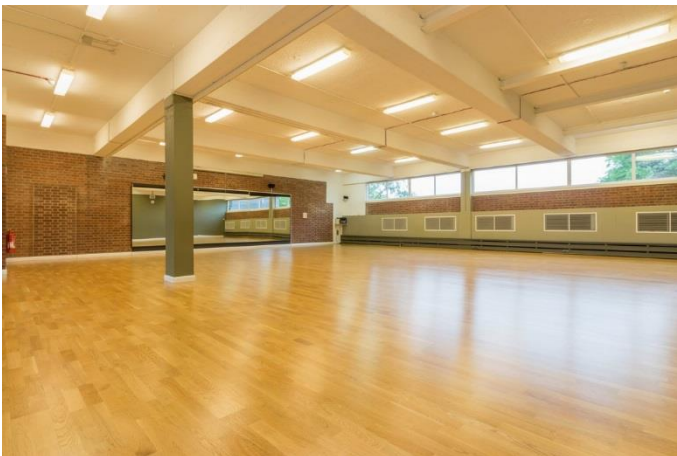

# Performance Studio

This studio doubles as an ideal venue for a conference or hospitality event. The spacious interior can easily host up to 80 in a cabaret

## Dimensions and general details

Total area approx. (m2):	169	Data points:	1
Length (m):	13.26	Daylight:	Yes
Width (m):	13.17	Lighting:	Fluorescent
Height (m):	3.60	Blackout facilities:	No
Floor level:	First Floor	Hearing aid system:	Yes - Infrared
Wheelchair access:	Yes	Sound system:	Yes
Power sockets:	16	Floor:	Sprung