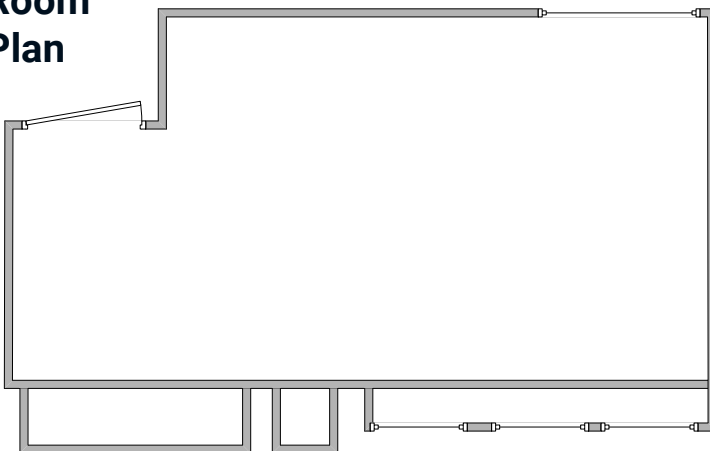

## Pinsent Masons 2

The Pinsent Masons 2 is perfect as a breakout space for events in Pinsent Masons 1 or the nearby theatre. This room is fully equipped, spacious and multi-functional. Also ideal for small boardroom meetings or formal dinners

### Dimensions and general details

Total area approx. (m2):	38	Data points:	1
Length (m):	8.60	Daylight:	Yes
Width (m):	4.40	Lighting:	Fluorescent
Height (m):	2 – 7.62	Blackout facilities:	No
Floor level:	First Floor	Hearing aid system:	Portable device available
Wheelchair access:	Yes	Sound system:	Yes
Power sockets:	14	Projector:	Yes

### Room Plan

### Capacity

Theatre style conference:	36
Boardroom style:	16
Classroom style:	12
Cabaret style:	16
Banquet style:	20
U-shape with table style:	14
U-shape no table style:	20
Informal / Reception style:	30