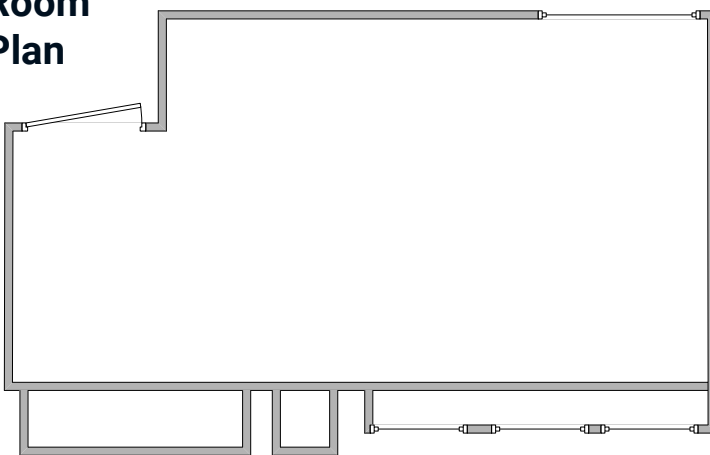

Pinsent Masons 2

The Pinsent Masons 2 is perfect as a breakout space for events in Pinsent Masons 1 or the nearby theatre. This room is fully equipped, spacious and multi-functional. Also ideal for small boardroom meetings or formal dinners

Dimensions and general details

Total area approx. (m2):	38	Data points:	1
Length (m):	8.60	Daylight:	Yes
Width (m):	4.40	Lighting:	Fluorescent
Height (m):	2 – 7.62	Blackout facilities:	No
Floor level:	First Floor	Hearing aid system:	Portable device available
Wheelchair access:	Yes	Sound system:	Yes
Power sockets:	14	LCD Screen:	Yes
PC Computer:	Yes		

Room Plan

Capacity

Theatre style conference:	36
Boardroom style:	16
Classroom style:	12
Cabaret style:	16
Banquet style:	20
U-shape with table style:	14
U-shape no table style:	20
Informal / Reception style:	30