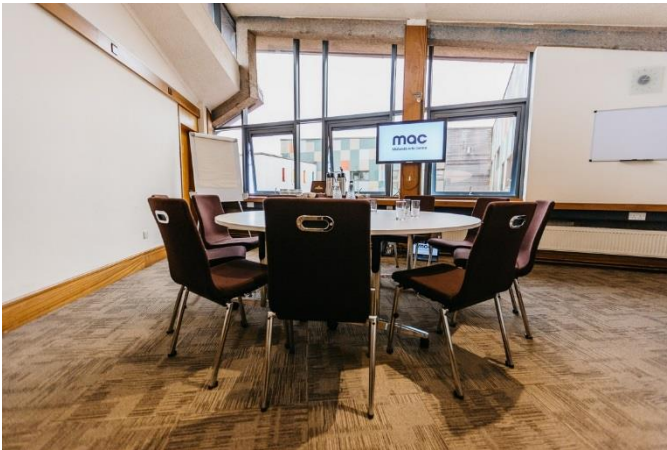

Roughley Room

Although slightly smaller than the Bryant Room the Roughley Room is equally charming. It is ideal for smaller meetings or as a breakout area. As with each of the room in this suite, the beautiful design and magnificent setting make it extremely appealing venue.

Dimensions and general details

Total area approx. (m2):	24.7	Data points:	1
Length (m):	7.7	Daylight:	Yes
Width (m):	4.9	Lighting:	Halogen
Height (m):	3.3	Blackout facilities:	No
Floor level:	Second Floor	Hearing aid system:	Yes – Infrared system
Wheelchair access:	No	Large LCD screen:	Yes
Power sockets:	6