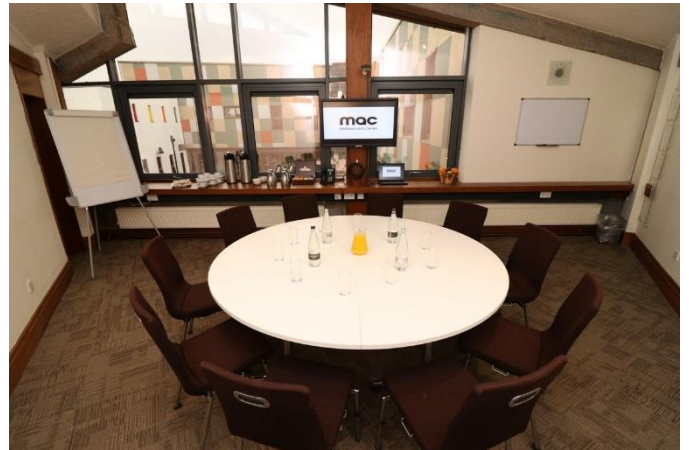

Roughley Room

Although slightly smaller than the Bryant Room the Roughley Room is equally charming. It is ideal for smaller meetings or as a breakout area. As with each of the room in this suite, the beautiful design and magnificent setting make it extremely appealing venue.

Dimensions and general details

| | | | |
|--------------------------|--------------|----------------------|-----------------------|
| Total area approx. (m2): | 24.7 | Data points: | 1 |
| Length (m): | 7.7 | Daylight: | Yes |
| Width (m): | 4.9 | Lighting: | Halogen |
| Height (m): | 3.3 | Blackout facilities: | No |
| Floor level: | Second Floor | Hearing aid system: | Yes – Infrared system |
| Wheelchair access: | No | Large LCD screen: | Yes |
| Power sockets: | 6 | | |