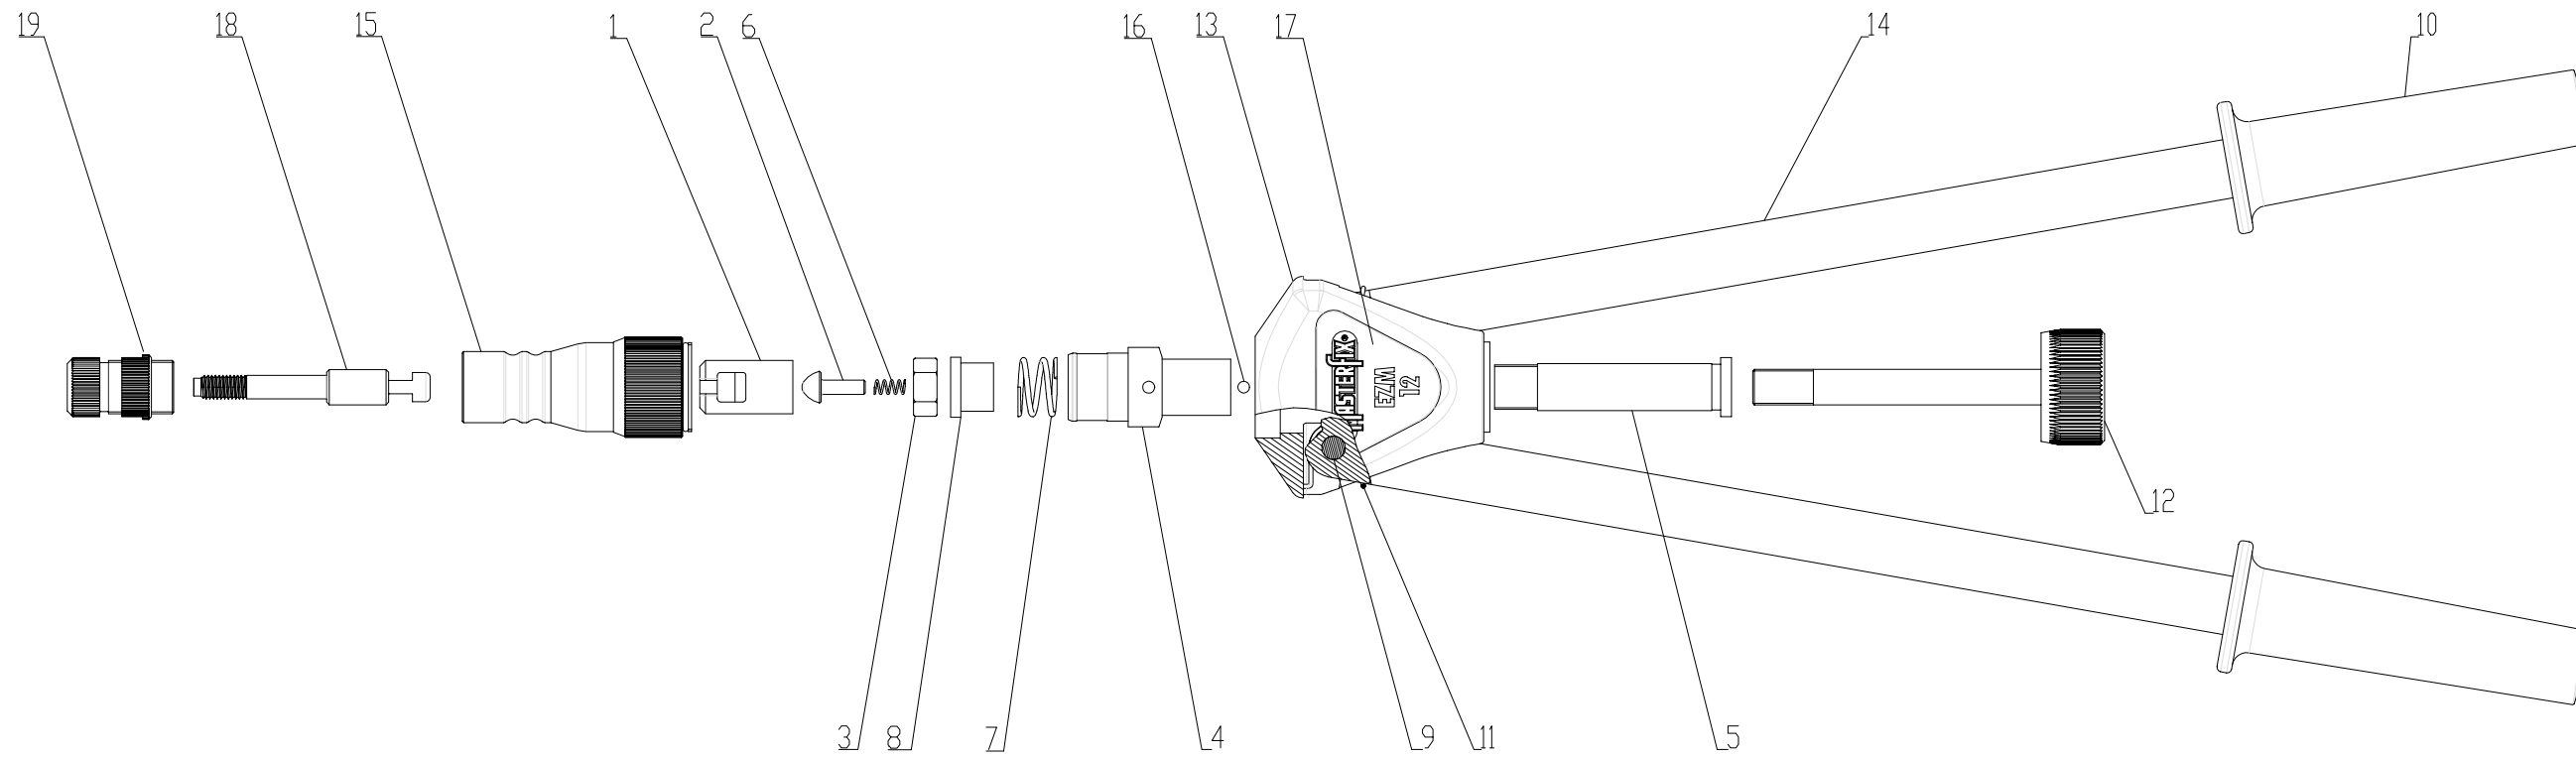

19	ANVIL + COUNTERNUT M12	900A00033	-	1
19	ANVIL + COUNTERNUT M10	900A00032	-	1
19	ANVIL + COUNTERNUT M8	900A00031	-	1
19	ANVIL + COUNTERNUT M6	900A00030	-	1
19	ANVIL + COUNTERNUT M5	900A00029	-	1
18	MANDREL M12	900P00220	-	1
18	MANDREL M10	900P00219	-	1
18	MANDREL M8	900P00218	-	1
18	MANDREL M6	900P00217	-	1
18	MANDREL M5	900P00228	-	1
17	LOGO PLATE EZM-12	900P00272	-	2
16	BALL 4mm (5/32")	900S00102	-	1
15	FRONT SLEEVE NEW QI	900A00068	-	1
14	CAM LEVER NICKEL	900A00163	-	2
13	BODY	900P00242	-	1
12	PULLER COMBINATION	900A00044	-	1
11	TORSION SPRING	900P00239	-	2
10	GRIPS	900P00025	-	2
9	PIVOT PIN	900P00006	-	2
8	CONTRA NUT SPRING	900P00205	-	1
7	SPRING 20,0x1,8 L40,0	900S00020	-	1
6	SPRING 5,0x0.6 L18	900P00234	-	1
5	BODY AXE	900P00204	-	1
4	MAIN PUSHER	900P00246	-	1
3	NUT M12	900P00202	-	1
2	MANDREL PUSHER	900P00209	-	1
1	QI JOINT PULLER	900P00208	-	1
POS.	DESCRIPTION	ITEM No	CUST No.	QTY
<b>T00008-000</b>		All rights reserved. Date: 20-03-2009		
432EZM12	EZM12			-