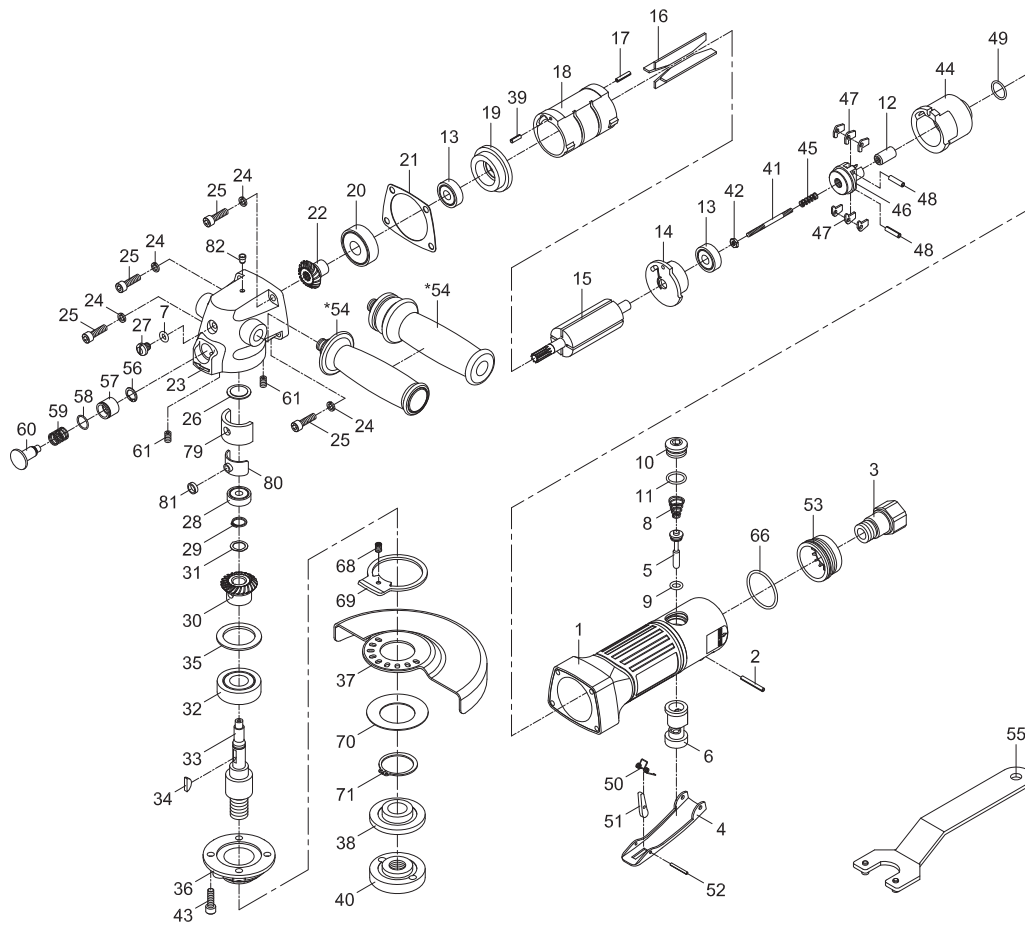

# RRG-2155 ANGLE GRINDER 125 mm

Index No.	Parts No.	Description	Index No.	Parts No.	Description
1	5D-6191P01	Motor Housing	37	5D-6192S02	Disc Cover
2	30102	Spring Pin (3x24)	38	5D-619239	Flange (M14)
3	5D-6191P03	Air Inlet	39	61048	Spring Pin (2.5x8)
4	6K-301104	Throttle Lever	40	5D-619240	Flange Nut (M14x2)
5	5D-6191P05	Valve Stem	41	61941	Adjust Screw
6	5D-6191P06	Valve Bushing	42	61942	Adjust Nut
7	61907	O-Ring (4.9x2.2)	43	40343-12	Screw (4) (M5x16)
8	AS00408	Valve Spring	44	5D-619224	Inlet Guide
9	OR00605200	O-Ring (6.5x2)	45	61945	Spring
10	5D-6191P10	Valve Cap	46	61946	Governor
11	AS000109	O-Ring (12.7x1.7)	47	61947	Pendulum (6)
12	61912	Plunger	48	40317-13	Spring Pin (2) (3x12)
13	030120	Ball Bearing (2) (608zz)	49	82247	O-Ring (13.5x1.5)
14	5D-619214	Rear Plate	50	522212	Spring
15	61915	Rotor	51	522239	Safety Bar
16	61916	Rotor Blade (4)	52	51542	Spring Pin (2x18)
17	206106	Spring Pin (2.5x12)	53	5D-6191P07	Exhaust Diffuser
18	5D-619218	Cylinder	*54	5D-619256	Dead Handle
19	5D-619219	Front End Plate		5G-619753	Vibration Reduced Handle
20	080227	Ball Bearing (6201z)	55	619554	Pin Wrench
21	5D-619008	Gasket	56	ISTW-7	Retaining Ring (ISTW-7)
22	61922	Bevel Gear	57	5D-619227	Bushing
23	5D-619228	Gear Housing	58	52236	O-Ring (10.5x1)
24	40344	Spring Washer (4) (M5)	59	5D-619208	Spring
25	62025	Screw (4) (M5x18)	60	5D-619229	Spindle Stop Button
26	61926	Spacer	61	82246-12	Set Screw (2) (M5x8)
27	5D-619261	Screw (M6x10)	66	206011	O-Ring (29.5x2)
28	030113	Ball Bearing (626zz)	68	5D-6192S08	Spring
29	60319	Retaining Ring (STW-10)	69	5D-6192S09-28	Lock Ring
30	5D-6192S30	Bevel Gear	70	5D-6192S10	Disk Spring
31	61931	Wave Washer (WW-10)	71	STW27	Retaining Ring (STW-27)
32	061932	Ball Bearing (6202zz)	79	5D-619250	Felt Oiler
33	5D-6192S26	Spindle (M14x2)	80	5D-619251	Steady
34	61934	Key (3x13)	81	5D-619258	Washer
35	5D-6192S11	Spacer	82	41-401254	Oil Cap (1/8")
36	5D-6192S07-0021	Bearing Cap			

\* Optional Parts

5D-6191P-00S2