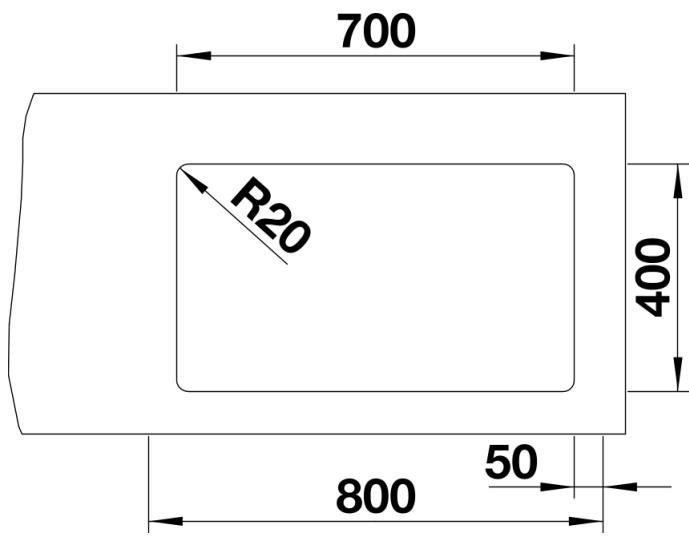

## Planning information

---

- Cut out size: Template provided with sink  
Universal handing

## Scope of supply

---

With ETAGON rails in stainless steel, waste fitting with space-saving pipe, 3 ½" InFino basket strainer

## Details

---

Top view

Cut-out

Front view

Side view