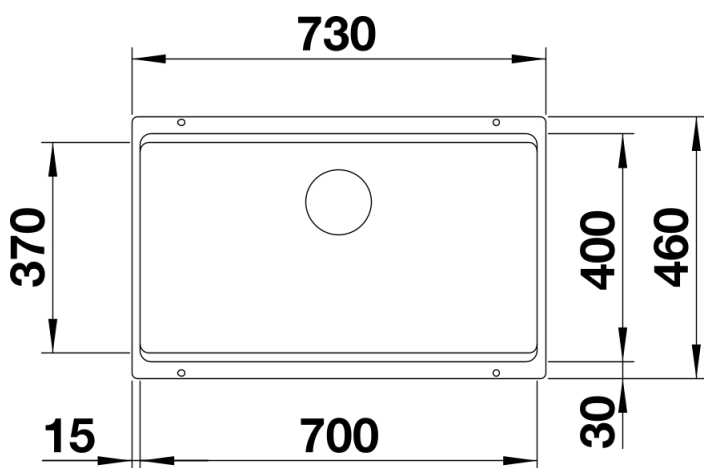

## Planning information

---

- Cut out size: Template provided with sink  
Universal handing

## Scope of supply

---

With ETAGON rails in stainless steel, waste fitting with space-saving pipe, 3 ½" InFino basket strainer

## Details

---

Top view

Cut-out

Front view

Side view