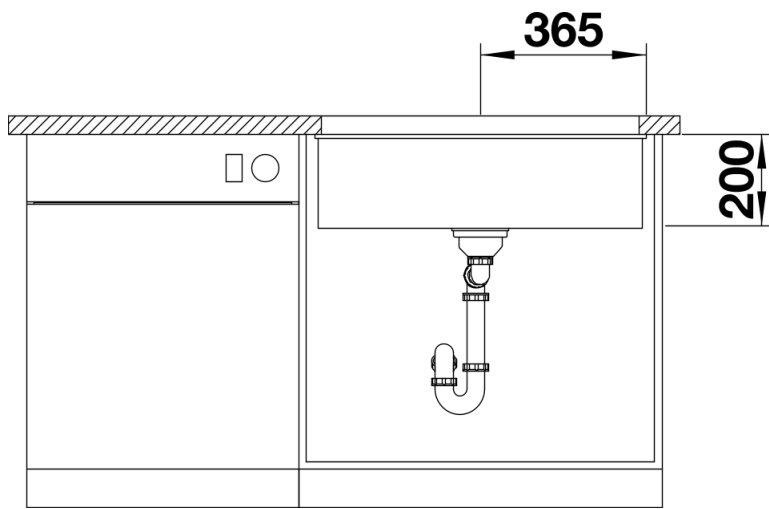

## Scope of supply

---

With ETAGON rails in stainless steel, waste fitting with space-saving pipe, 3 ½" InFino basket strainer

## Details

---

Top view

Cut-out

Front view

Side view