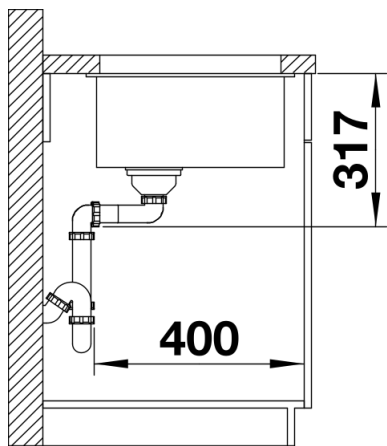

## Planning information

---

- Cut out size: Template provided with sink  
Universal handing

## Scope of supply

---

With ETAGON rails in stainless steel, waste fitting with space-saving pipe, 3 ½" InFino basket strainer

## Details

---

Top view

Cut-out

Front view

Side view