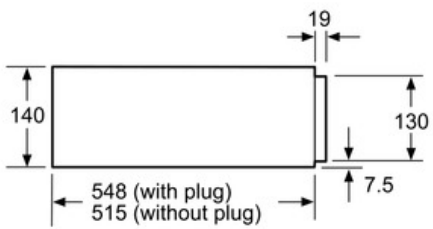

Technical Data

Built-in / Free-standing :	Built-in
Color / Material Front :	Black
Maximum number of plates :	12
Maximum number of espresso cups :	64
Dimensions of the product (mm) :	140 x 595 x 548
Required niche size for installation (HxWxD) :	140 x 560 x 550
Power output heating :	0.810
Power Level :	high, low, medium, plate
Type of control setting and signalling devices :	Rotary knob
Temperature control :	electronic
Time control :	No
Electrical connection rating (W) :	810
Current (A) :	10
Voltage (V) :	220-240
Frequency (Hz) :	50; 60
Plug type :	GB plug
Color / Material Front :	Black
Approval certificates :	CE, VDE
Required cutout/niche size for installation (in) :	x x
Appliance Dimensions (h x w x d) (in) :	x x
Dimensions of the packed product (in) :	8.26 x 25.98 x 25.98
Net weight (lbs) :	35
Gross weight (lbs) :	38
Length electrical supply cord (cm) :	150
Required niche size for installation (HxWxD) :	140 x 560 x 550
Dimensions of the product (mm) :	140 x 595 x 548
Net weight (kg) :	16.0
Gross weight (kg) :	17.0

Technical Info:

- Length of mains cable: 150 cm
- 0.81 kW
- Appliance dimension (hxwxd): 140 mm x 595 mm x 548 mm
- Niche dimension (hxwxd): 140 mm x 560 mm - 568 mm x 550 mm

Serie | 8 Warming drawers

Warming drawer BIC630NB1B, Black