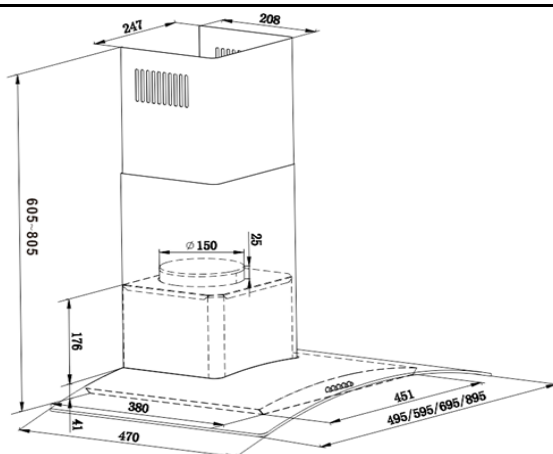

Appliance Data Sheet

Product Type	Cooker Hood
Product Code	CG90BKPF
	Product Description
	90cm Glass Hood
	

Features / Specification

Barcode	8422248611138
Colour	Black
Hood Width	900mm
Fan Speeds	3
Extraction Rate (EU66)	303.1 m3/h
Lights	2 x 1.5W LED
Grease Filter	1 x Aluminium Filters (5 layers)
Controls	Push Buttons
Noise Level	66.2 dB
Carbon Filters	2 x TMFILT1
Air Outlet Diameter	150mm
Motor Rating	220-240V - 50Hz 65W
Maximum Load	68 Watts
Chimney Extension	Min 605mm/ Max 805mm

Dimensions & Technical Information

Product Dimensions width x depth x height	895 x 470 x Min 605/Max 805mm
Packed Dimensions width x depth x height	940 x 250 x 520mm
Product Weight (kg)	13.5kg Packed / 11kg Unpacked