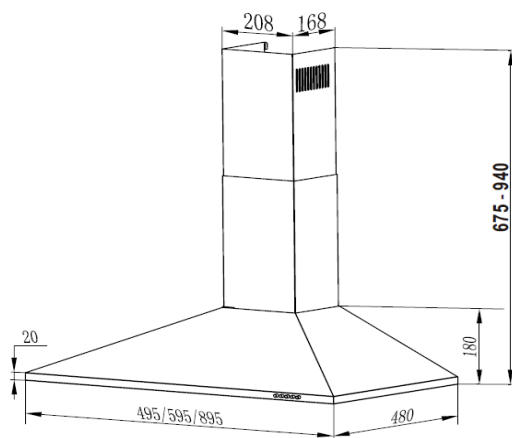

Appliance Data Sheet

Product Type	Cooker Hood
Product Code	CHIM90BKPF
	Product Description
	90cm Chimney Hood
	AWAITING ENERGY LABEL

Features / Specification

Barcode	8422248611084
Colour	Black
Hood Width	895mm
Fan Speeds	3
Extraction Rate (EU66)	307.9 m3/h
Lights	2 x 28W Halogen Lamps
Grease Filter	2 x Aluminium Filters
Controls	Push Buttons
Noise Level	63.5 dB (A)
Carbon Filters	2 x TMFILT1
Air Outlet Diameter	150mm
Motor Rating	220-240V - 50Hz - 65W
Maximum Load	121 Watt
Chimney Extension	Min 495mm/Max 760mm

Dimensions & Technical Information

Product Dimensions width x depth x height	895 x 480 x Min 675/Max 940mm
Packed Dimensions width x depth x height	945 x 235 x 545mm
Product Weight (kg)	9.7 kg Packed 7.6kg Unpacked