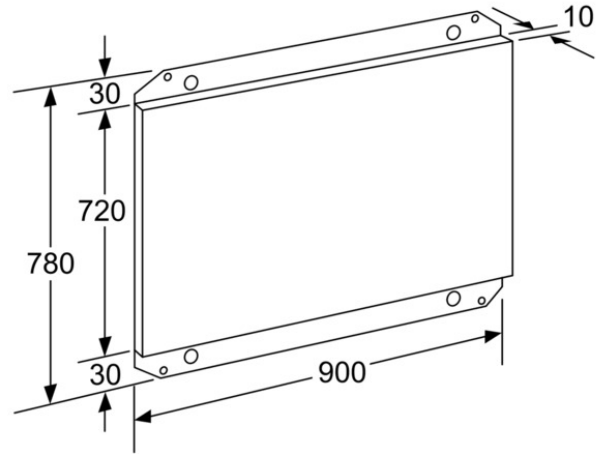

Optional accessories

- LZ50961
- Backboard 90 x 72 cm
- Stainless steel
- 90cm wide

Included accessories

Optional accessories

Alternative colors available

Technical Data

Characteristics

Pallet dimensions : 115 x 80 x 120
Standard number of units per pallet : 30
Net weight (kg) : 7.3
Gross weight (kg) : 9.3
EAN code : 4242003511411

Consumption and connection features

Siemens
LZ50961
Backboard 90 x 72 cm

EAN code:
4242003511411

sales programme:

Predecessor:
LZ50960

Successor:

Optional accessories

Measurements in mm