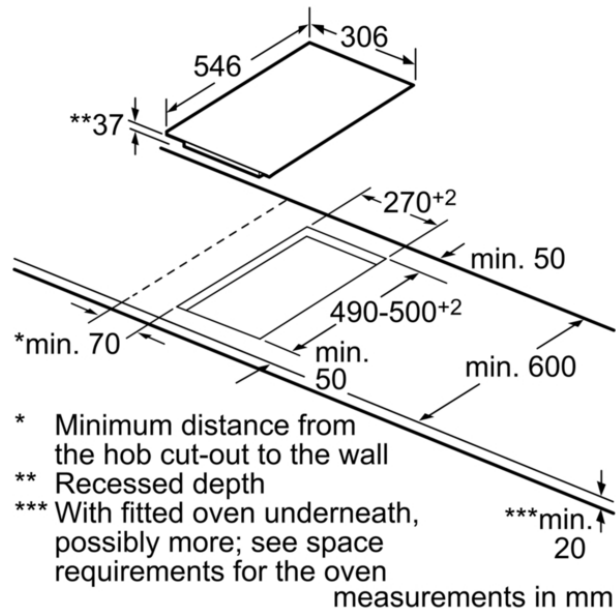

Domino combination options with corresponding appliance and cut-out dimensions (see table)