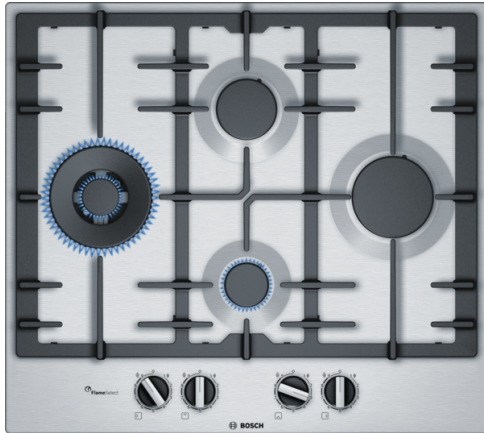

### Technical Data

**Characteristics**

Product name/family : gas hob w integrated controls  
 Installation type : Built-in  
 Heating type : Gas  
 Total number of positions that can be used at the same time : 4  
 Required niche size for installation (HxWxD) : 45 x 560-562 x 480-492  
 Width (mm) : 582  
 Dimensions of the product (mm) : 45 x 582 x 520  
 Net weight (kg) : 18.0  
 Gross weight (kg) : 19.0  
 Residual heat indicator : without  
 Location of control panel : Hob front  
 Basic surface material : Stainless steel  
 Color of surface : Stainless steel  
 Color of frame : Stainless steel  
 Approval certificates : CE  
 Length of electrical supply cord (cm) : 100  
 EAN code : 4242002802701

# BOSCH

Serie | 6  
PCI6A5B90  
60 cm, hob, Stainless steel

- \* Minimum distance from the hob cut-out to the wall
  - \*\* Position of gas connection in the cut-out
  - \*\*\* With fitted oven underneath, possibly more; see space requirements for the oven
- measurements in mm