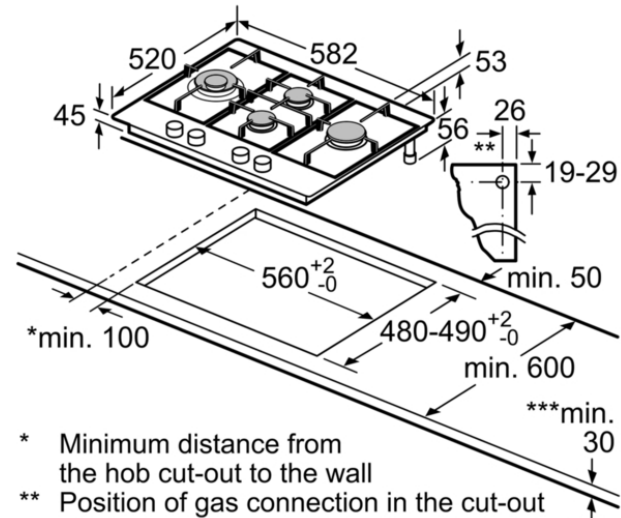

### Technical Data

**Characteristics**

Product name/family : gas hob w integrated controls  
 Installation type : Built-in  
 Heating type : Gas  
 Total number of positions that can be used at the same time : 4  
 Required niche size for installation (HxWxD) : 45 x 560-562 x 480-492  
 Width (mm) : 582  
 Dimensions of the product (mm) : 45 x 582 x 520  
 Net weight (kg) : 18.0  
 Gross weight (kg) : 19.0  
 Residual heat indicator : without  
 Location of control panel : Hob front  
 Basic surface material : Stainless steel  
 Color of surface : Stainless steel  
 Color of frame : Stainless steel  
 Approval certificates : CE  
 Length of electrical supply cord (cm) : 100  
 EAN code : 4242002802701

**Consumption and connection features**

Electrical connection rating (W) : 1  
 Gas connection rating (W) : 9750  
 Current (A) : 3  
 Voltage (V) : 220-240  
 Frequency (Hz) : 50; 60

Bosch  
 PCI6A5B90  
 Gas hob with integrated controls

# BOSCH

Serie | 6  
PCI6A5B90  
60 cm, hob, Stainless steel

- \* Minimum distance from the hob cut-out to the wall
  - \*\* Position of gas connection in the cut-out
  - \*\*\* With fitted oven underneath, possibly more; see space requirements for the oven
- measurements in mm