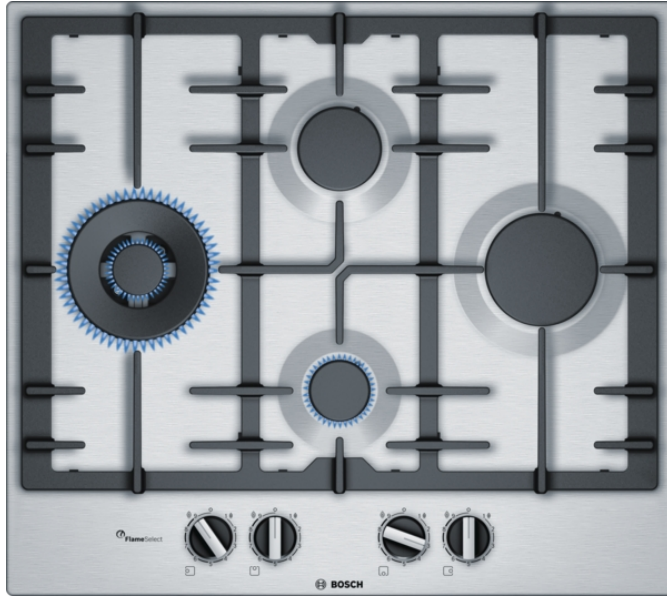

# BOSCH

**Serie | 6**  
**PCI6A5B90**  
**60 cm, hob, Stainless steel**

- Design**
- Stainless steel
- Special features**
- FlameSelect
  - Design co-ordinated control dials
  - Ignition via control dials
  - cast iron pan supports
- Power and size:**
- 4 gas burners:
  - Dual control burner
  - 3 gas + wok (diamond)
  - Left: wok burner 4 KW
  - Center rear: 1.75 KW
  - Center front: economy burner 1 KW
- Safety Features**
- Flame failure safety device
  - Pre-set for natural gas
- Technical information**
- Power cord length 100 cm
- Accessories**
- LPG jets included. Connection to 28-30/37 mbar bottled gas

### Technical Data

**Characteristics**

Product name/family : gas hob w integrated controls  
 Installation type : Built-in  
 Heating type : Gas  
 Total number of positions that can be used at the same time : 4  
 Required niche size for installation (HxWxD) : 45 x 560-562 x 480-492  
 Width (mm) : 582  
 Dimensions of the product (mm) : 45 x 582 x 520  
 Net weight (kg) : 18.0  
 Gross weight (kg) : 19.0  
 Residual heat indicator : without  
 Location of control panel : Hob front  
 Basic surface material : Stainless steel  
 Color of surface : Stainless steel  
 Color of frame : Stainless steel  
 Approval certificates : CE  
 Length of electrical supply cord (cm) : 100  
 EAN code : 4242002802701