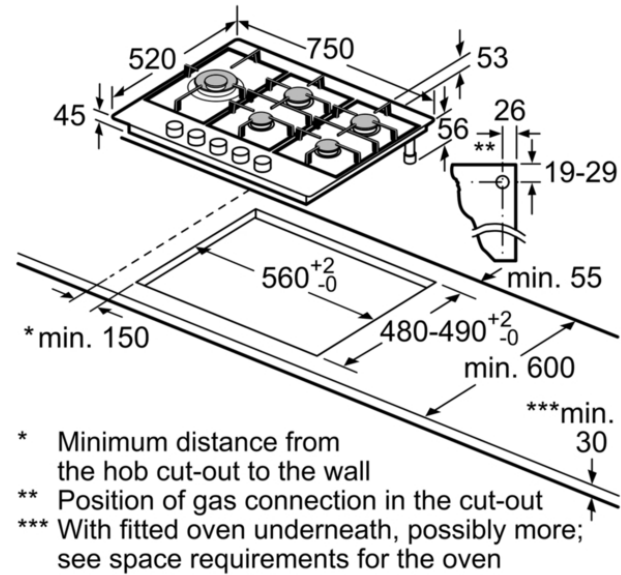

Safety Features

- Flame failure safety device
- Pre-set for natural gas

Technical information

- Power cord length 100 cm

Accessories

- LPG jets included. Connection to 28-30/37 mbar bottled gas

Included accessories

Optional accessories

Alternative colors available

Technical Data

Characteristics

Product name/family : gas hob w integrated controls
 Installation type : Built-in
 Heating type : Gas
 Total number of positions that can be used at the same time : 5
 Required niche size for installation (HxWxD) : 45 x 560-562 x 480-492
 Width (mm) : 750
 Dimensions of the product (mm) : 45 x 750 x 520
 Net weight (kg) : 14.0
 Gross weight (kg) : 15.0
 Residual heat indicator : without
 Location of control panel : Hob front
 Basic surface material : Stainless steel
 Color of surface : Stainless steel
 Color of frame : Stainless steel
 Approval certificates : CE
 Length of electrical supply cord (cm) : 100
 EAN code : 4242002837505

Consumption and connection features

Electrical connection rating (W) : 1
 Gas connection rating (W) : 12500
 Current (A) : 3
 Voltage (V) : 220-240
 Frequency (Hz) : 50; 60

BOSCH

Serie | 6
PCST7A5B90
75 cm, hob, Stainless steel

- * Minimum distance from the hob cut-out to the wall
 - ** Position of gas connection in the cut-out
 - *** With fitted oven underneath, possibly more; see space requirements for the oven
- measurements in mm