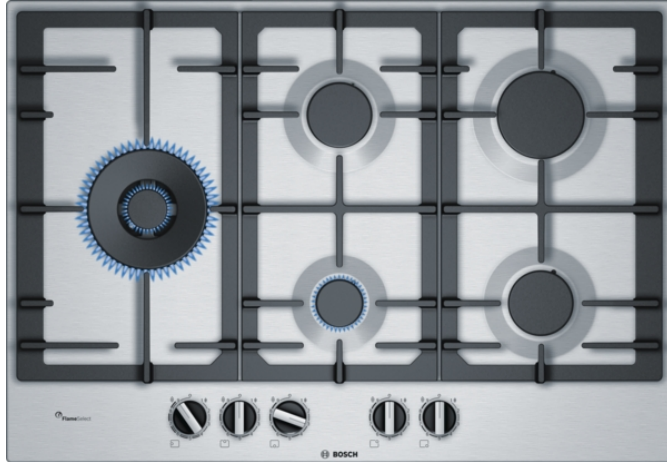

BOSCH

Bosch
PCS7A5B90
Gas hob with integrated controls

Predecessor:
PCS815B90E

Successor:

EAN code:
4242002837505

sales programme:

Serie | 6
PCS7A5B90
75 cm, hob, Stainless steel

Design

- Stainless steel

Special features

- FlameSelect
- Design co-ordinated control dials
- Ignition via control dials
- cast iron pan supports

Power and size:

- 5 gas burners:
- 1 dual control wok burner
- 4 gas + wok (left)
- Right rear: high-speed burner 3 KW
- Left: wok burner 5 KW
- Center rear: 1.75 KW
- Center front: economy burner 1 KW
- Right front: standard burner 1.75 KW

Safety Features

- Flame failure safety device
- Pre-set for natural gas

Technical information

- Power cord length 100 cm

Accessories

- LPG jets included. Connection to 28-30/37 mbar bottled gas

Included accessories

Optional accessories

Alternative colors available

Technical Data

Characteristics

Product name/family : gas hob w integrated controls
 Installation type : Built-in
 Heating type : Gas
 Total number of positions that can be used at the same time : 5
 Required niche size for installation (HxWxD) : 45 x 560-562 x 480-492
 Width (mm) : 750
 Dimensions of the product (mm) : 45 x 750 x 520
 Net weight (kg) : 14.0
 Gross weight (kg) : 15.0
 Residual heat indicator : without
 Location of control panel : Hob front
 Basic surface material : Stainless steel
 Color of surface : Stainless steel
 Color of frame : Stainless steel
 Approval certificates : CE
 Length of electrical supply cord (cm) : 100
 EAN code : 4242002837505