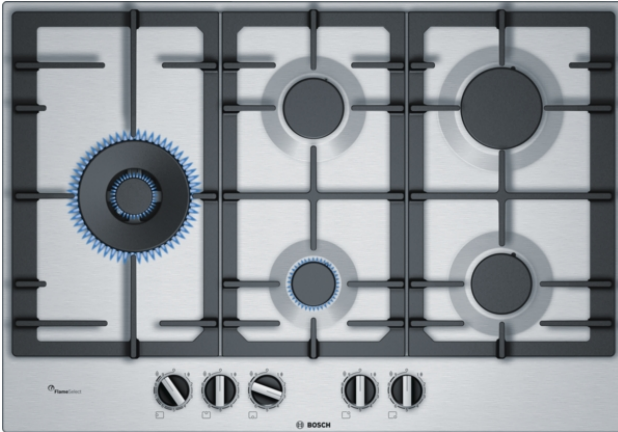

BOSCH

Serie | 6
PCST7A5B90
75 cm, hob, Stainless steel

1. Minimum distance from the hob cut-out to the wall
   - ** Position of gas connection in the cut-out
   - *** With fitted oven underneath, possibly more; see space requirements for the oven
2. measurements in mm