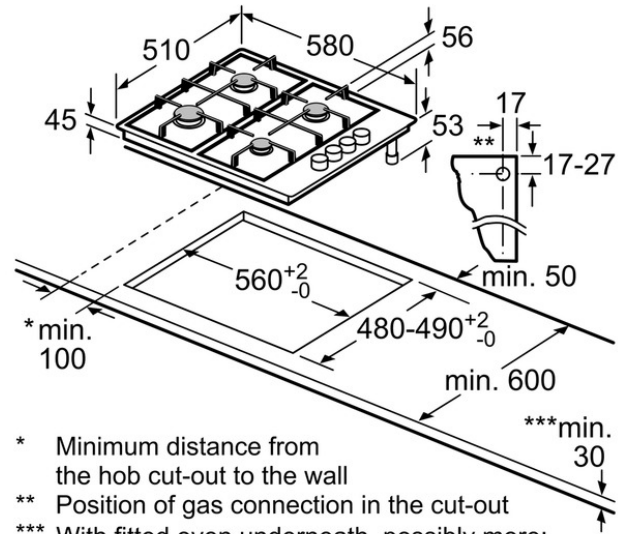

Design

- 580 mm wide
- Gas hob with integrated controls

Performance/technical information

- Electrical cable length 1 m
- Factory set for connection to mains gas
- Front left: High-speed burner - 3 KW
- Rear left: Standard burner - 1.7 KW
- Rear right: Standard burner - 1.7 KW
- Front right: Economy burner - 1 KW

Standard accessories

- LPG jets (28-30/37mbar) included

Included accessories

Optional accessories

Alternative colors available

Technical Data

Characteristics

Product name/family : gas hob w integrated controls
 Construction type : Built-in
 Energy input : Gas
 Total number of positions that can be used at the same time : 4
 Type of control setting devices : sword knobs
 Required niche size for installation (HxWxD) : 43 x 560-560 x 480-490
 Width of the product (mm) : 580
 Dimensions of the product (mm) : 43 x 580 x 510

Net weight (kg) : 10.0
 Gross weight (kg) : 11.0
 Residual heat indicator : without
 Location of control panel : right
 Basic surface material : Enamel
 Color of surface : Black
 Color of frame : Black
 Approval certificates : CE
 Length of electrical supply cord (cm) : 100
 EAN code : 4242004187813

EAN code:
 4242004187813

Predecessor:

sales programme:

Successor:

T26BR46S0
580 mm

- * Minimum distance from the hob cut-out to the wall
 - ** Position of gas connection in the cut-out
 - *** With fitted oven underneath, possibly more; see space requirements for the oven
- measurements in mm