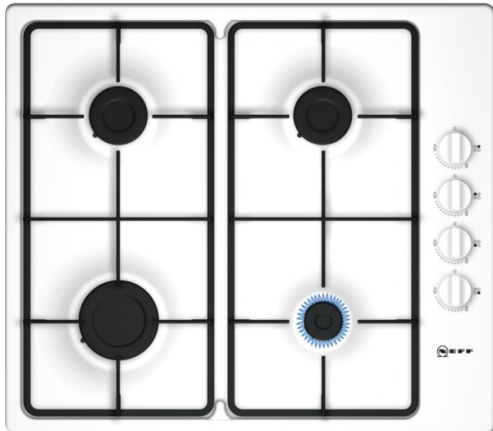

T26BR46W0 white
580 mm

Features

- Flame failure safety device
- 4 gas burners
- 1 high speed burner, 2 standard burners and 1 economy burner
- 2 piece Cast iron finish pan supports with rubber feet
- Ignition via control dials

Design

- 580 mm wide
- Gas hob with integrated controls

Performance/technical information

- Electrical cable length 1 m
- Factory set for connection to mains gas
- Front left: High-speed burner - 3 KW
- Rear left: Standard burner - 1.7 KW
- Rear right: Standard burner - 1.7 KW
- Front right: Economy burner - 1 KW

Standard accessories

- LPG jets (28-30/37mbar) included

Included accessories

Optional accessories

Alternative colors available

Technical Data

Characteristics

Product name/family : gas hob w integrated controls
 Construction type : Built-in
 Energy input : Gas
 Total number of positions that can be used at the same time : 4
 Type of control setting devices : sword knobs
 Required niche size for installation (HxWxD) : 43 x 560-560 x 480-490
 Width of the product (mm) : 580
 Dimensions of the product (mm) : 43 x 580 x 510
 Net weight (kg) : 10.0
 Gross weight (kg) : 11.0
 Residual heat indicator : without
 Location of control panel : right
 Basic surface material : Enamel
 Color of surface : White
 Color of frame : White
 Approval certificates : CE
 Length of electrical supply cord (cm) : 100
 EAN code : 4242004187295

Predecessor:
T21S31W1

Successor:

EAN code:
4242004187295

sales programme:

T26BR46W0 white
580 mm

- * Minimum distance from the hob cut-out to the wall
 - ** Position of gas connection in the cut-out
 - *** With fitted oven underneath, possibly more; see space requirements for the oven
- measurements in mm