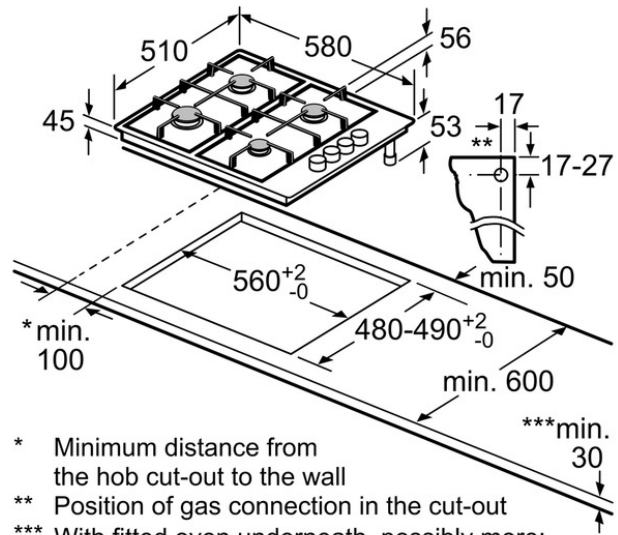

Design

- 580 mm wide
- Gas hob with integrated controls

Performance/technical information

- Electrical cable length 1 m
- Factory set for connection to mains gas
- Front left: High-speed burner - 3 KW
- Rear left: Standard burner - 1.7 KW
- Rear right: Standard burner - 1.7 KW
- Front right: Economy burner - 1 KW

Standard accessories

- LPG jets (28-30/37mbar) included

Included accessories

Optional accessories

Alternative colors available

Technical Data

Characteristics

Product name/family : gas hob w integrated controls
 Construction type : Built-in
 Energy input : Gas
 Total number of positions that can be used at the same time : 4
 Type of control setting devices : sword knobs
 Required niche size for installation (HxWxD) : 43 x 560-560 x 480-490
 Width of the product (mm) : 580
 Dimensions of the product (mm) : 43 x 580 x 510
 Net weight (kg) : 10.0
 Gross weight (kg) : 11.0
 Residual heat indicator : without
 Location of control panel : right
 Basic surface material : Enamel
 Color of surface : White
 Color of frame : White
 Approval certificates : CE
 Length of electrical supply cord (cm) : 100
 EAN code : 4242004187295

Consumption and connection features

Electrical connection rating (W) : 1
 Gas connection rating (W) : 7400
 Current (A) : 3
 Voltage (V) : 220-240
 Frequency (Hz) : 60; 50

Neff
T26BR46W0
Gas hob with integrated controls

Predecessor:
T21S31W1

Successor:

EAN code:
4242004187295

sales programme:

T26BR46W0 white
580 mm

- * Minimum distance from the hob cut-out to the wall
 - ** Position of gas connection in the cut-out
 - *** With fitted oven underneath, possibly more; see space requirements for the oven
- measurements in mm