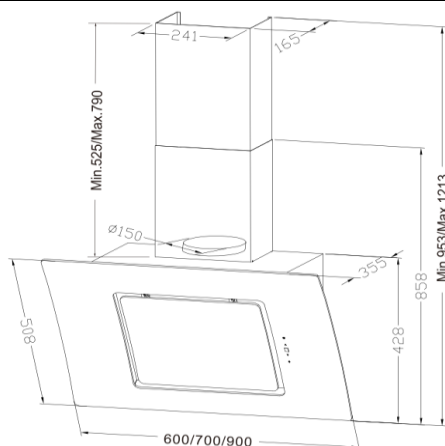

# Appliance Data Sheet

<b>Product Type</b>	<b>Cooker Hood</b>
<b>Product Code</b>	<b>UBCUR90BK</b>
	<b>Product Description</b>
	90cm Curved Angled Glass Cooker Hood
	

## Features / Specification

Barcode	8422248610469
Colour	Black
Hood Width	900mm
Fan Speeds	3
Extraction Rate	371.5m3/h
Lights	2 x 1.5W LED
Grease Filter	1 x Aluminium Filter
Controls	Touch Control
Noise Level	60 dB (A)
Carbon Filters	AMFILT1
Air Outlet Diameter	150mm or 125mm
Motor Rating	220-240V - 50Hz - 100W
Maximum Load	103W
Appliance Height	Min 858 / Max 1213
Chimney Dimensions	240 x 165 x 430/375mm

## Dimensions & Technical Information

Product Dimensions width x depth x height	900 x 355 x 858-1213mm
Packed Dimensions width x depth x height	932 x 390 x 478mm
Product Weight (kg)	15.3 kg Packed / 12.5 kg Unpacked