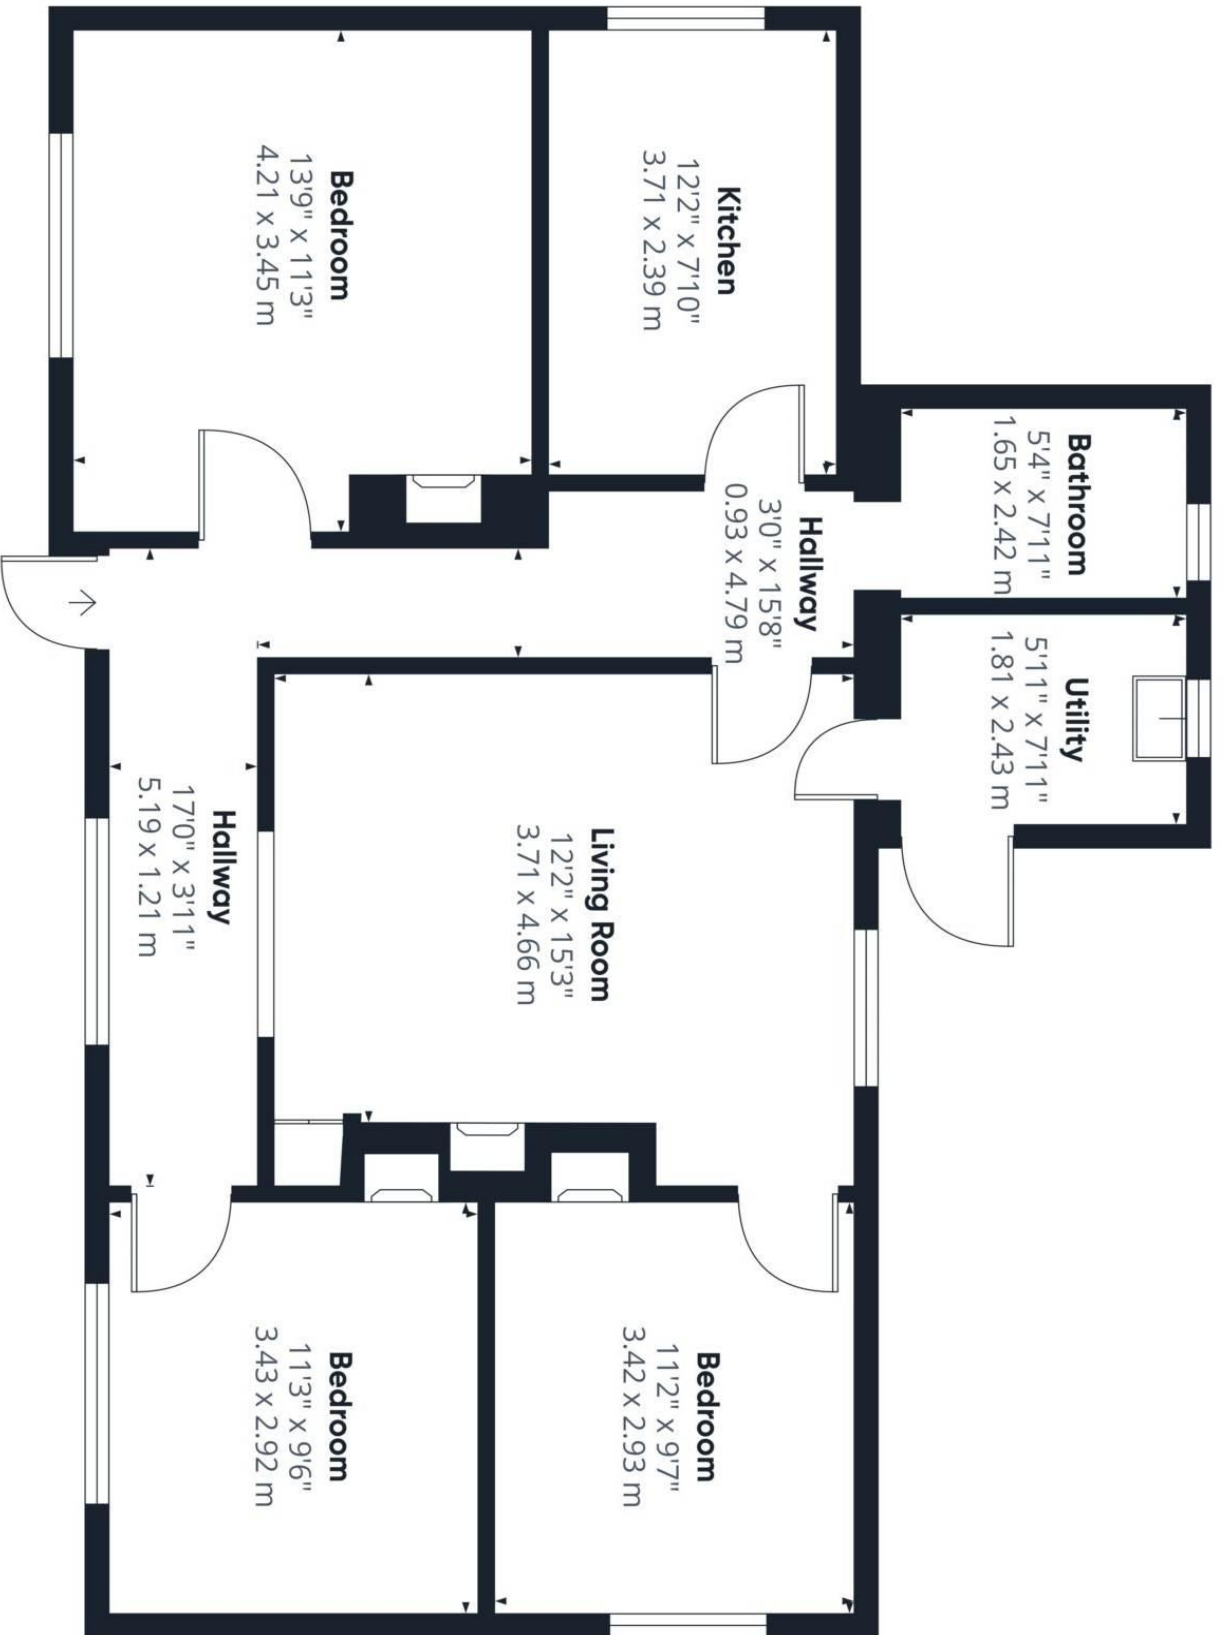

This is a rare opportunity to acquire a substantial holding with a residence in a tranquil setting, offering significant potential for refurbishment, farming or redevelopment.

Hallway

5.19m (17'0") x 1.21m (4'0")

Kitchen

3.71m (12'2") x 2.39m (7'10")

Bedroom 1

4.21m (13'10") x 3.45m (11'4")

Hallway

0.93m (3'1") x 4.79m (15'9")

Utility

1.81m (5'11") x 2.43m (8'0")

Bathroom

1.65m (5'5") x 2.42m (7'11")

Living Room

3.71m (12'2") x 4.66m (15'3")

Bedroom 2

3.42m (11'3") x 2.93m (9'7")

Bedroom 3

3.43m (11'3") x 2.92m (9'7")

Derelict Residence On C. 14.40 Acres, Derryvode, Williamstown, County Galway

Derelict Residence On C. 14.40 Acres, Derryvode, Williamstown, County Galway

Approximate total area⁽¹⁾

885 ft²
 82.2 m²

(1) Excluding balconies and terraces