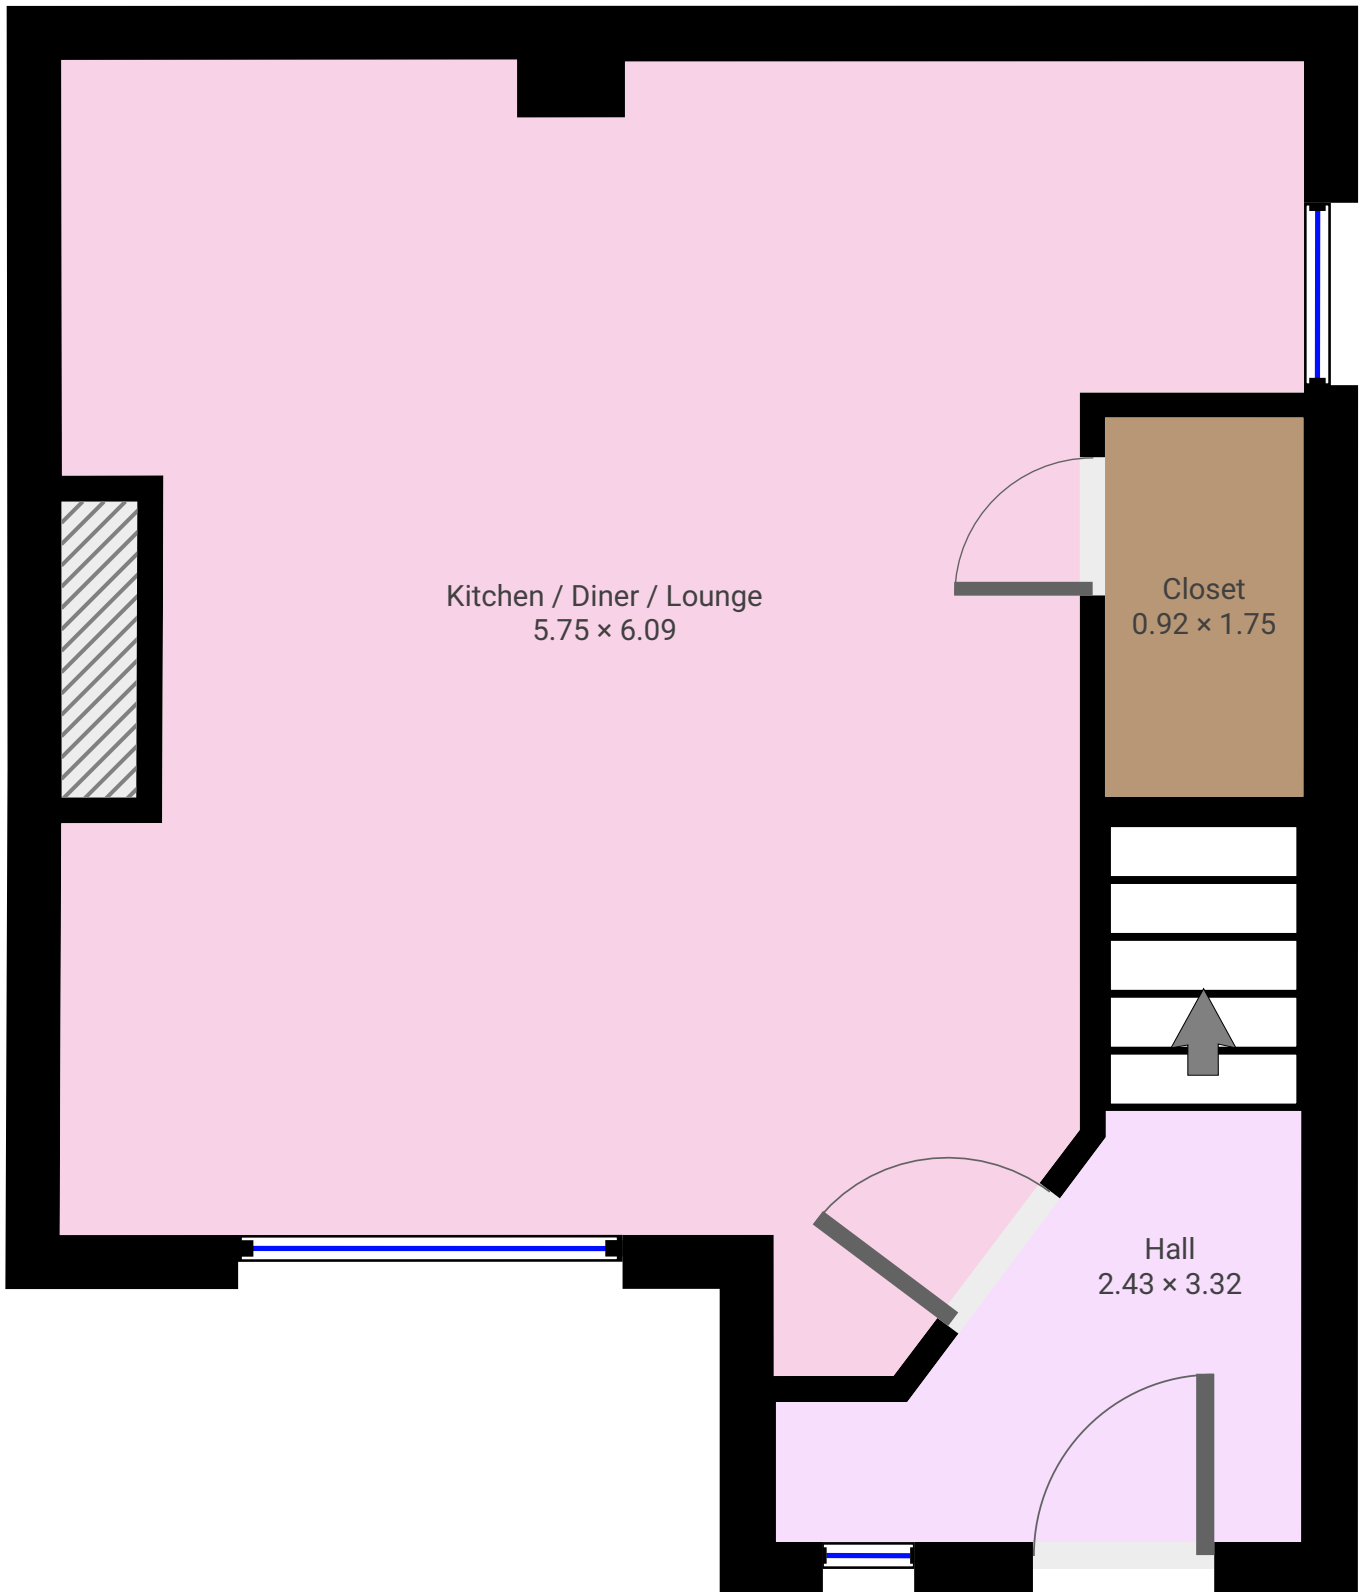

59 Hampton Green

59 Hampton Green, K32 VK25 Balbriggan, Co. Dublin, Ireland
TOTAL AREA: 64.01 m² • LIVING AREA: 64.01 m² • FLOORS: 2 • ROOMS: 3

▼ Ground Floor

TOTAL AREA: 32.83 m² • LIVING AREA: 32.83 m² • ROOMS: 1

59 Hampton Green

59 Hampton Green, K32 VK25 Balbriggan, Co. Dublin, Ireland
TOTAL AREA: 64.01 m² • LIVING AREA: 64.01 m² • FLOORS: 2 • ROOMS: 3

▼ 1st Floor

TOTAL AREA: 31.18 m² • LIVING AREA: 31.18 m² • ROOMS: 2