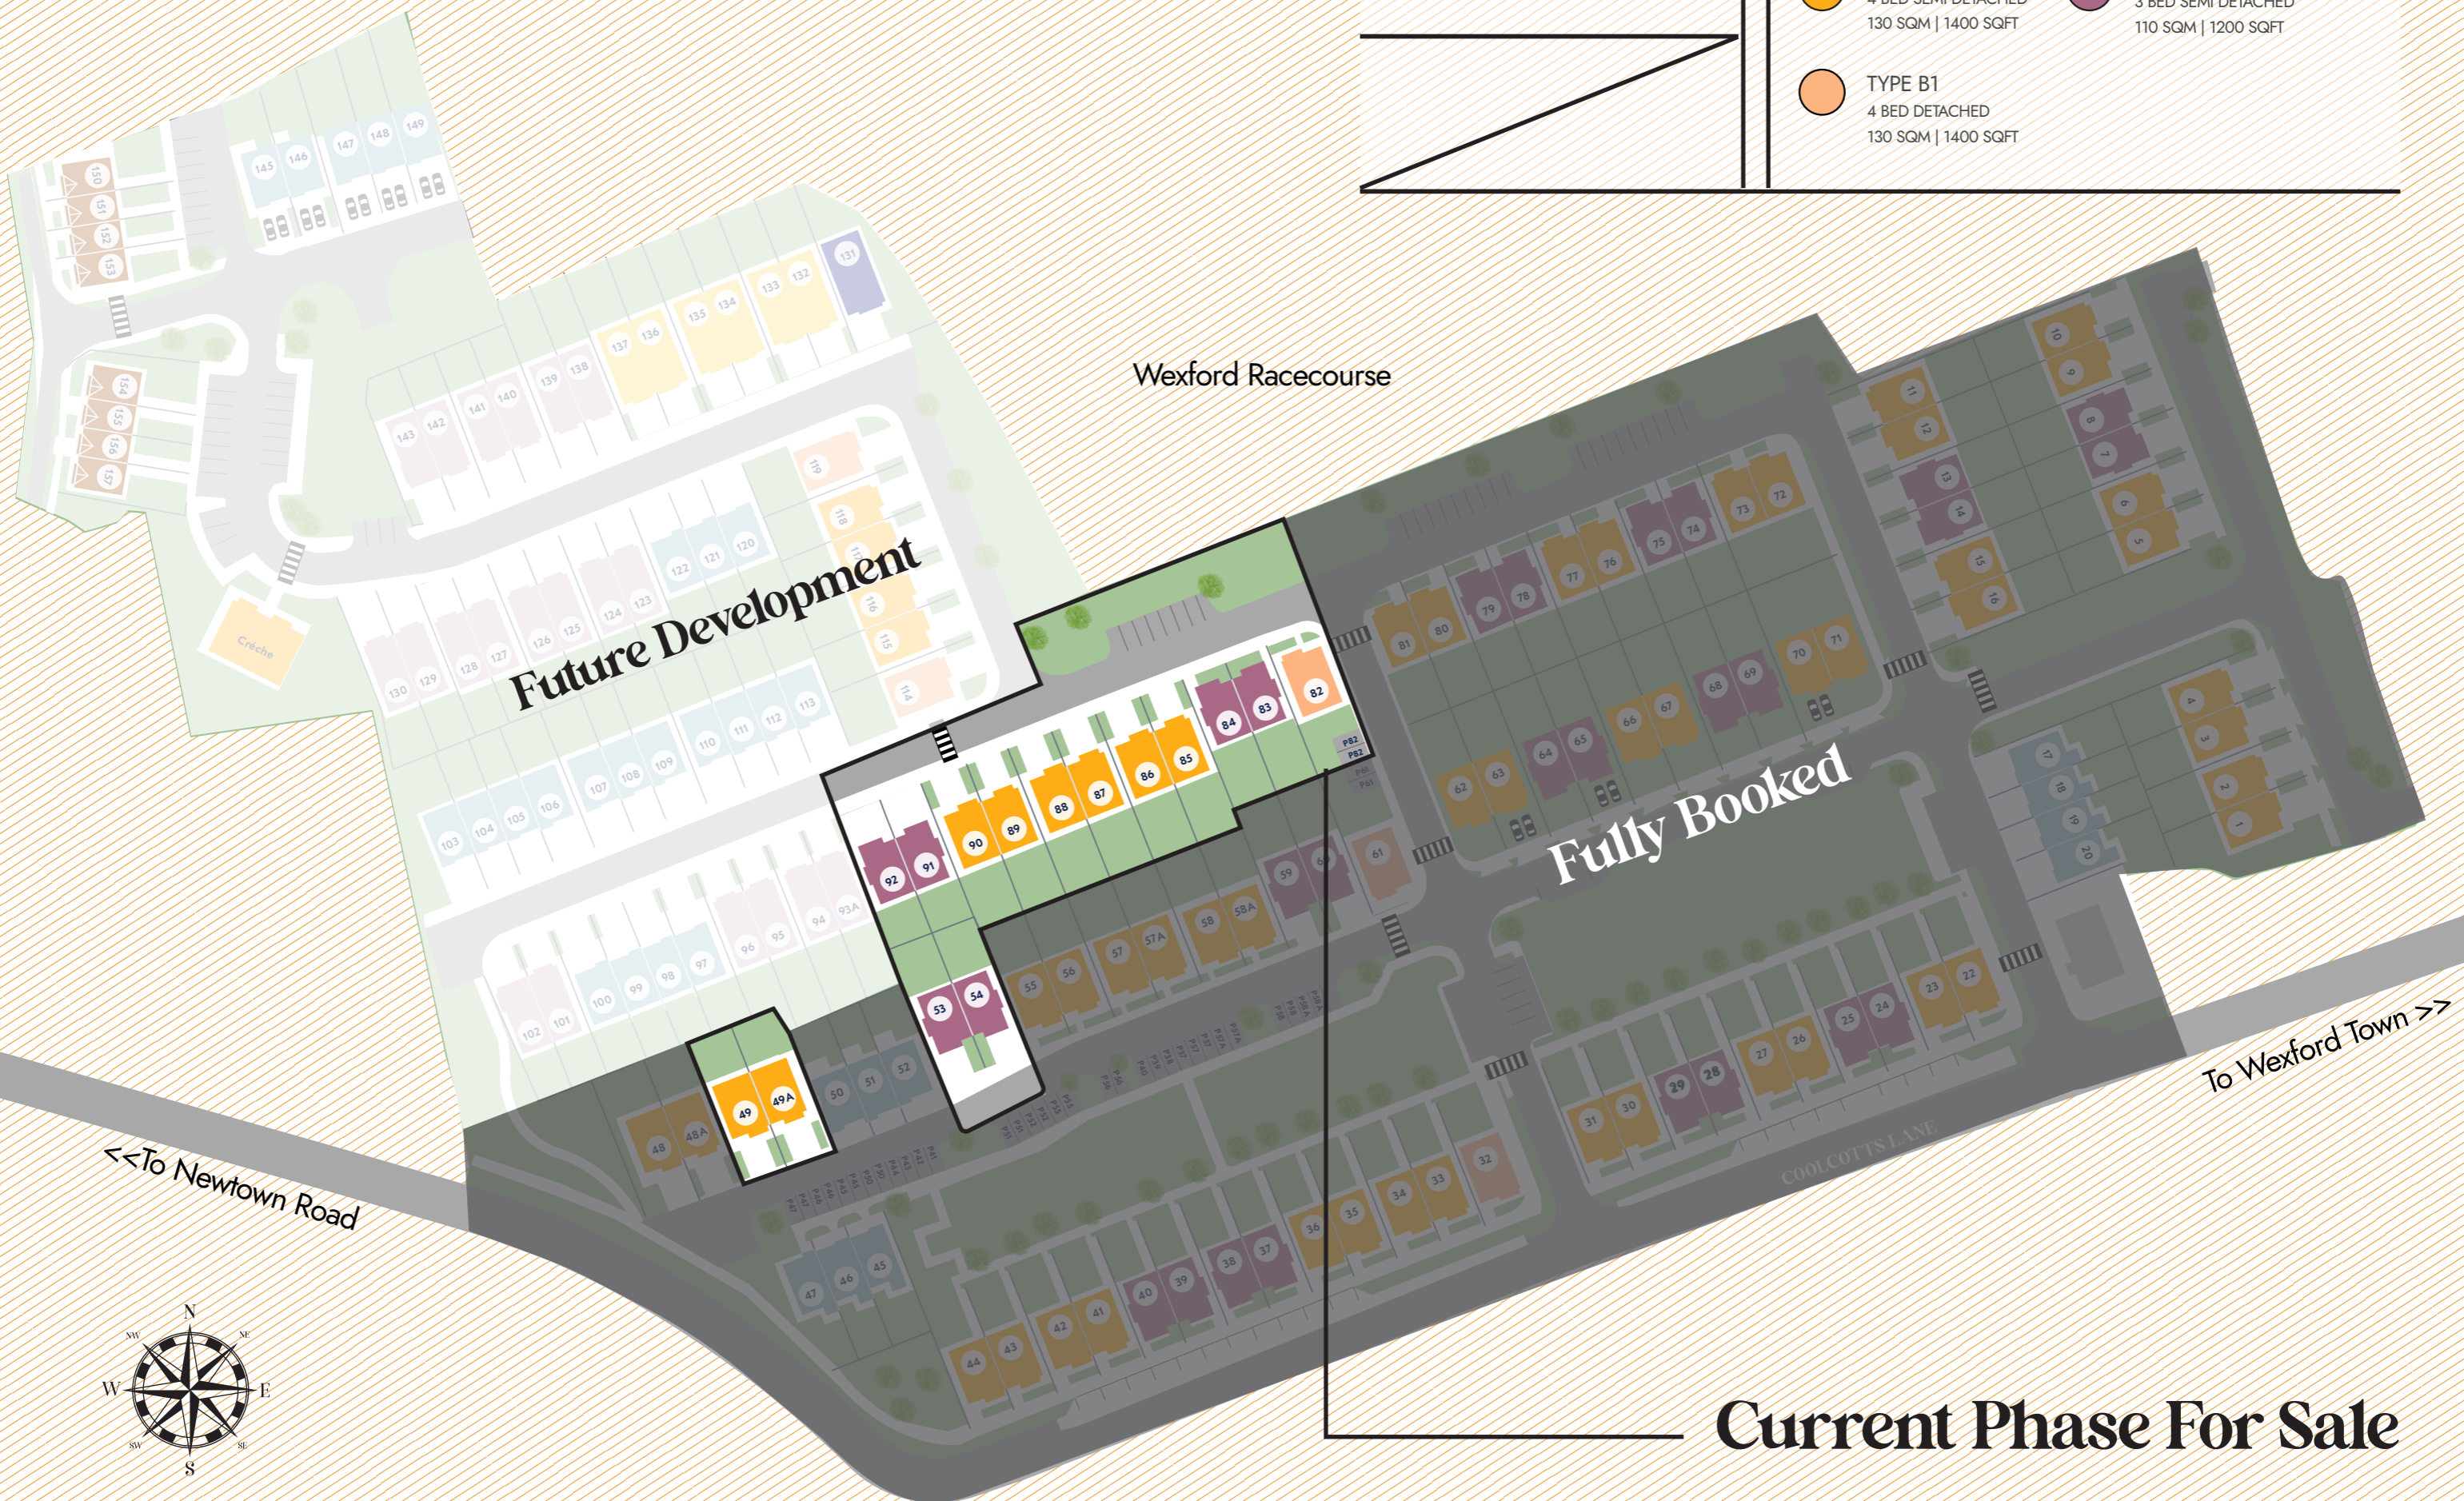

# House Types

TYPE B  
4 BED SEMI DETACHED  
130 SQM | 1400 SQFT

TYPE C  
3 BED SEMI DETACHED  
110 SQM | 1200 SQFT

TYPE B1  
4 BED DETACHED  
130 SQM | 1400 SQFT

**Future Development**

Wexford Racecourse

**Fully Booked**

←←To Newtown Road

To Wexford Town →→

**Current Phase For Sale**