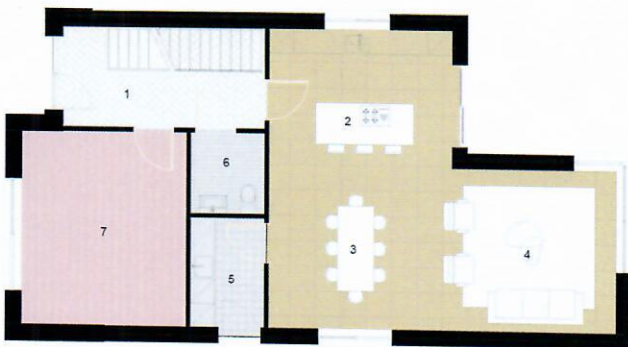

House Type

H

4 Bedroom Detached House
Size: 161.7m² (1740 sq.ft.)

RATH ÚLLORD
HOMES

LEGEND

- 1. Entry
 - 2. Kitchen Area
 - 3. Dining Area
 - 4. Living Area
 - 5. Utility
 - 6. WC
 - 7. Office/Playroom
- Floor Area - c.91.3 Sq.M

LEGEND

- 1. Landing
 - 2. Bathroom
 - 3. Ensuite
 - 4. Bedroom
 - 5. HP
- Floor Area - c.70.3 Sq.M

Homes Not Houses