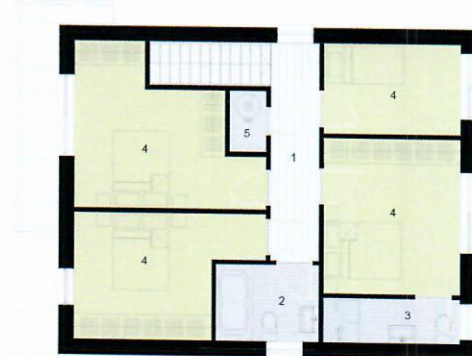

House Type

H

4 Bedroom Detached House
Size: 161.7m² (1740 sq.ft.)

RATH ÚLLORD
HOMES

LEGEND

- 1. Entry
 - 2. Kitchen Area
 - 3. Dining Area
 - 4. Living Area
 - 5. Utility
 - 6. WC
 - 7. Office/Playroom
- Floor Area - c.91.3 Sq.M

LEGEND

- 1. Landing
 - 2. Bathroom
 - 3. Ensuite
 - 4. Bedroom
 - 5. HP
- Floor Area - c.70.3 Sq.M

Homes Not Houses