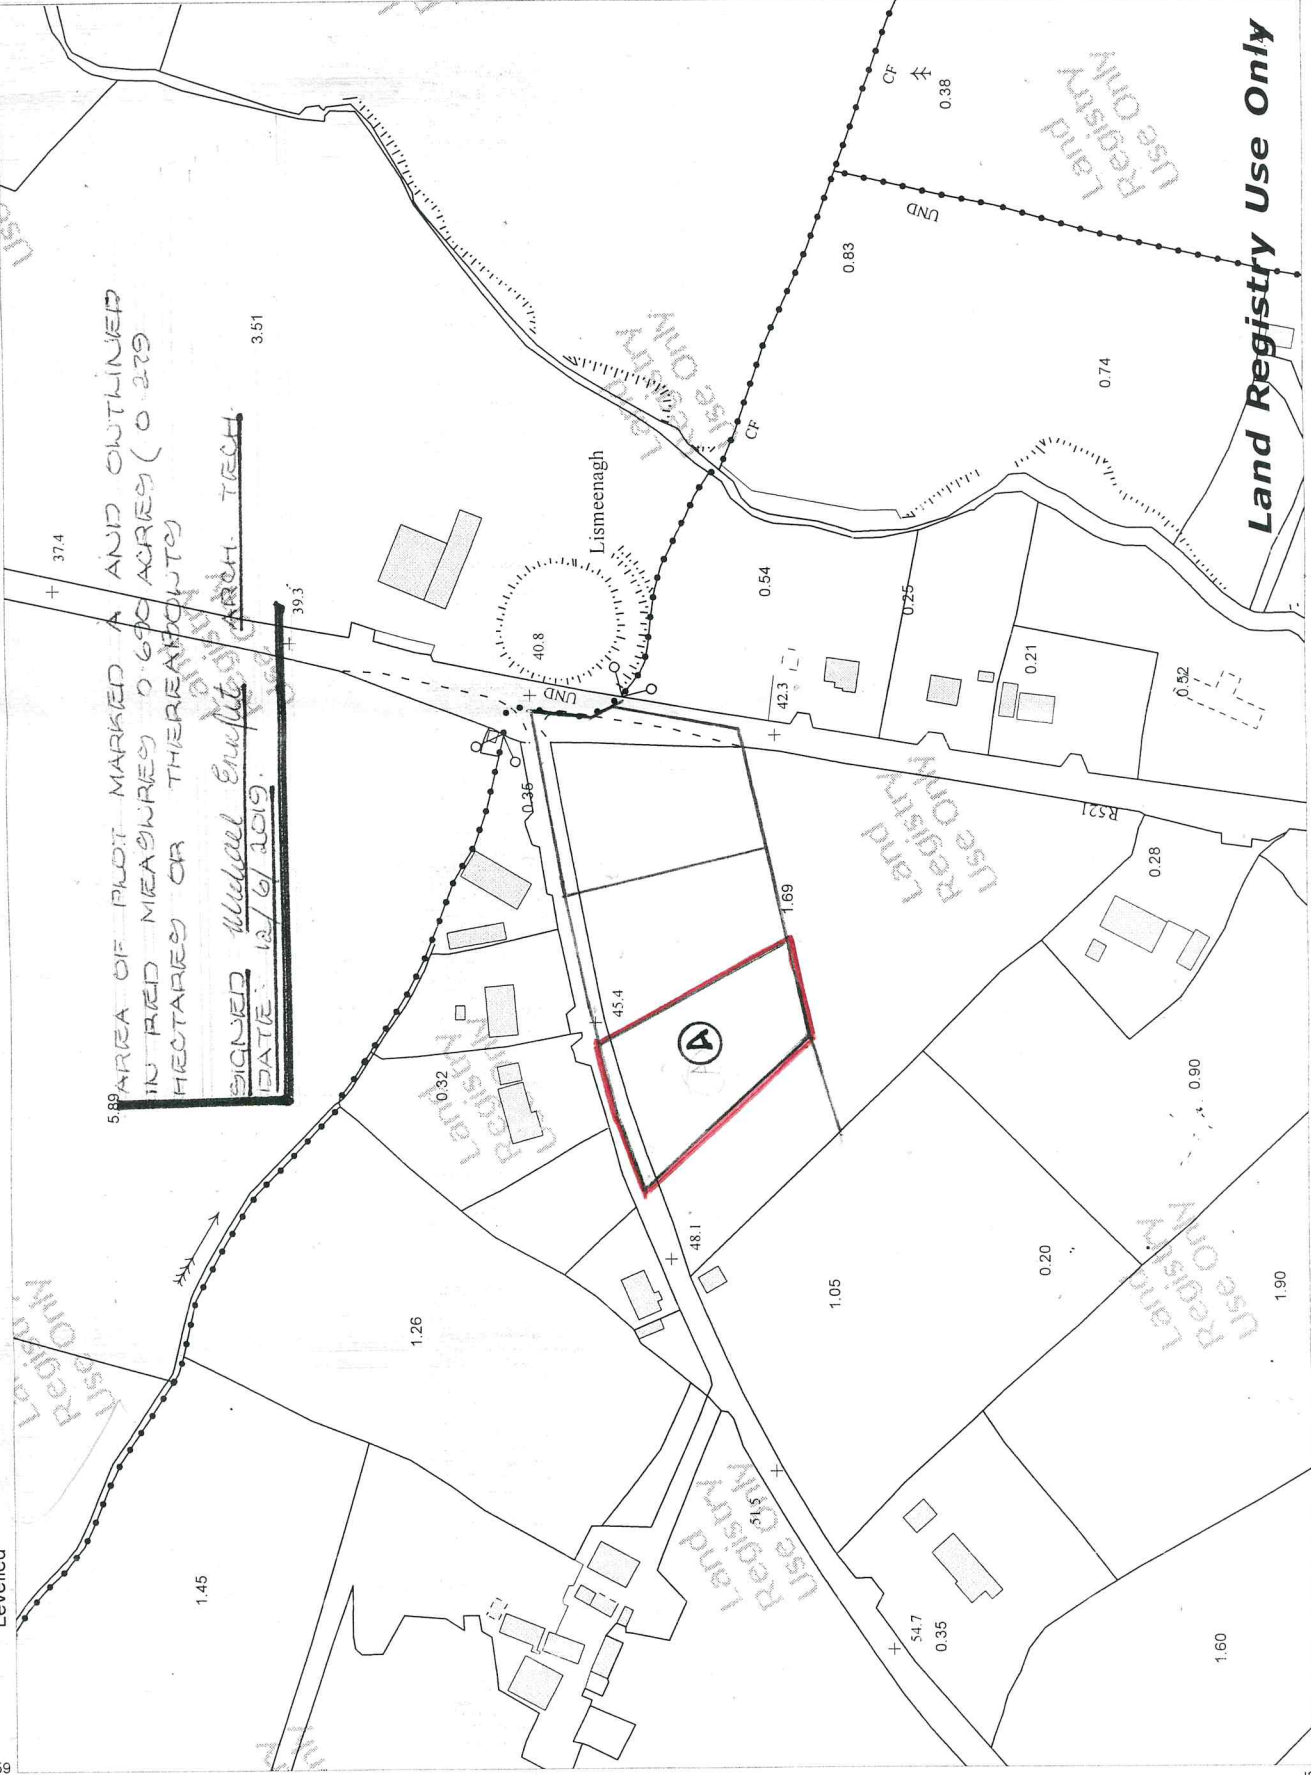

# Land Registry Compliant Map

Surveyed 1999-2000  
Revised 2009-2011  
Levelled

525342

646875

**ITM CENTRE PT. COORDS**  
525050,646660

**DESCRIPTION**

**MAP SHEETS**

Digital Map  
4920

Produced by National Map Services,  
Unit 7, South Ring Business Park,  
Kinsale Road,  
Co. Cork  
On behalf of Ordnance Survey Ireland,  
Phoenix Park, Dublin 8.

Sártaim atáirdeadh neamhdhrialaithe cóipeacht  
Shuirbhíreach Ordánais Éireann agus  
Rialtas na hÉireann.  
Unauthorised reproduction infringes Ordnance  
Survey Ireland and Government of Ireland  
copyright.

© Suirbhíreach Ordánais Éireann, 2013  
© Ordnance Survey Ireland, 2013

646445

525342

Metres

Feet

Plot Ref. No. 25175833\_1\_6  
Plot Date 31-OCT-2013

Scale:- 1:2,500  
Scála:- 1:2,500

524759