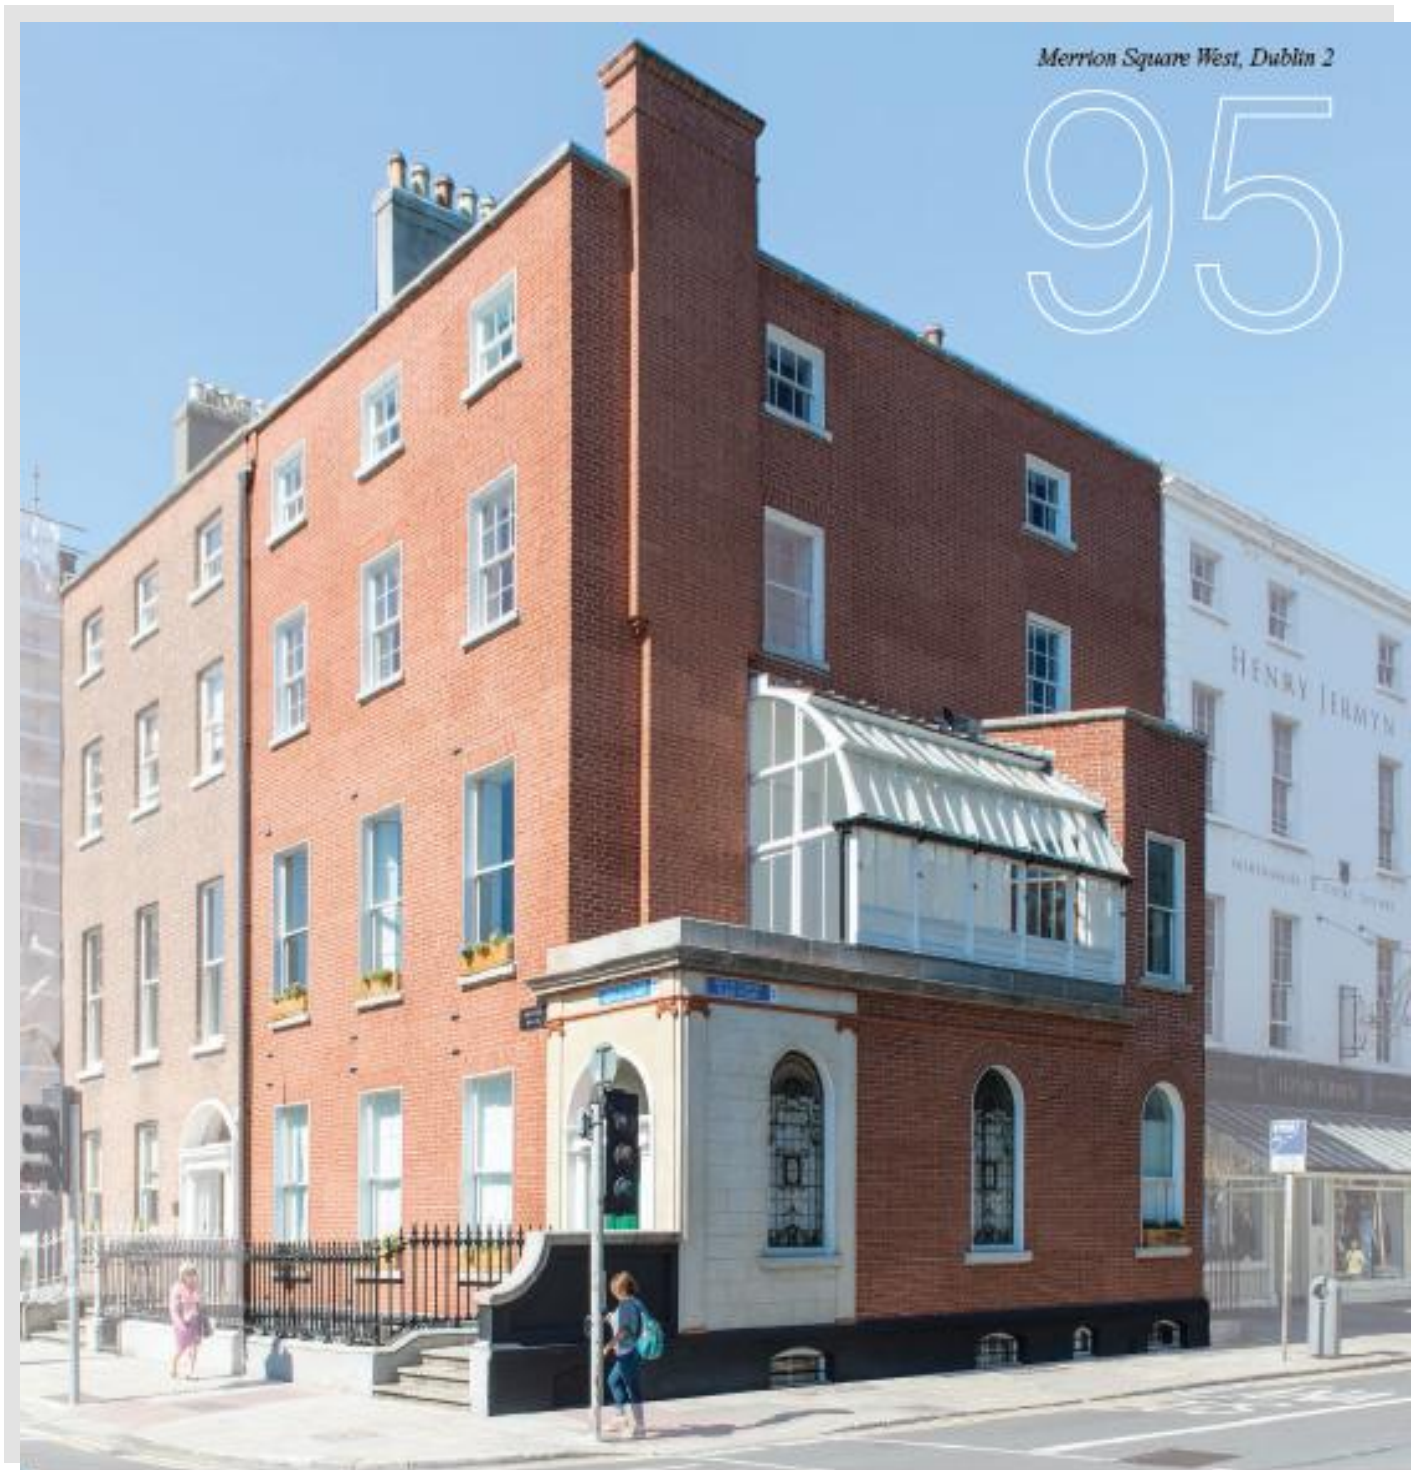

95 Merrion Square, Dublin 2

- ◆ Number 95 Merrion Square is a unique opportunity of 3,600sqft of office space in a landmark Georgian building at the corner of Merrion Square
- ◆ The iconic building comprises four storeys of office space with all the original Georgian features have been retained throughout with an extensive refurbishment

**PREMIER BUSINESS
CENTRES**

95 Merrion Square, Dublin 2

PREMIER BUSINESS
CENTRES

95 Merrion Square, Dublin 2

Location

- ◆ Iconic Building on Merrion Square West and Clare Street overlooking Merrion Square Park
- ◆ Located within walking distance to Dublin City Centre and nearby a multitude of large corporate office occupiers and hotels to include The Merrion Hotel and both of the O'Callaghan Davenport & Mont Clare Hotels
- ◆ Situated directly opposite the Oscar Wilde Statue and within close proximity to a range of cultural sites such as the National Gallery of Ireland, Leinster House, Trinity College and Government Buildings.

Description

- ◆ No: 95 Merrion Square comprises *a magnificent* four-storey Georgian property extending to an area of 3615sqft
- ◆ The architecturally designed building has been re-furbished and restored to an exceptionally high standard whilst retaining many of its original features throughout