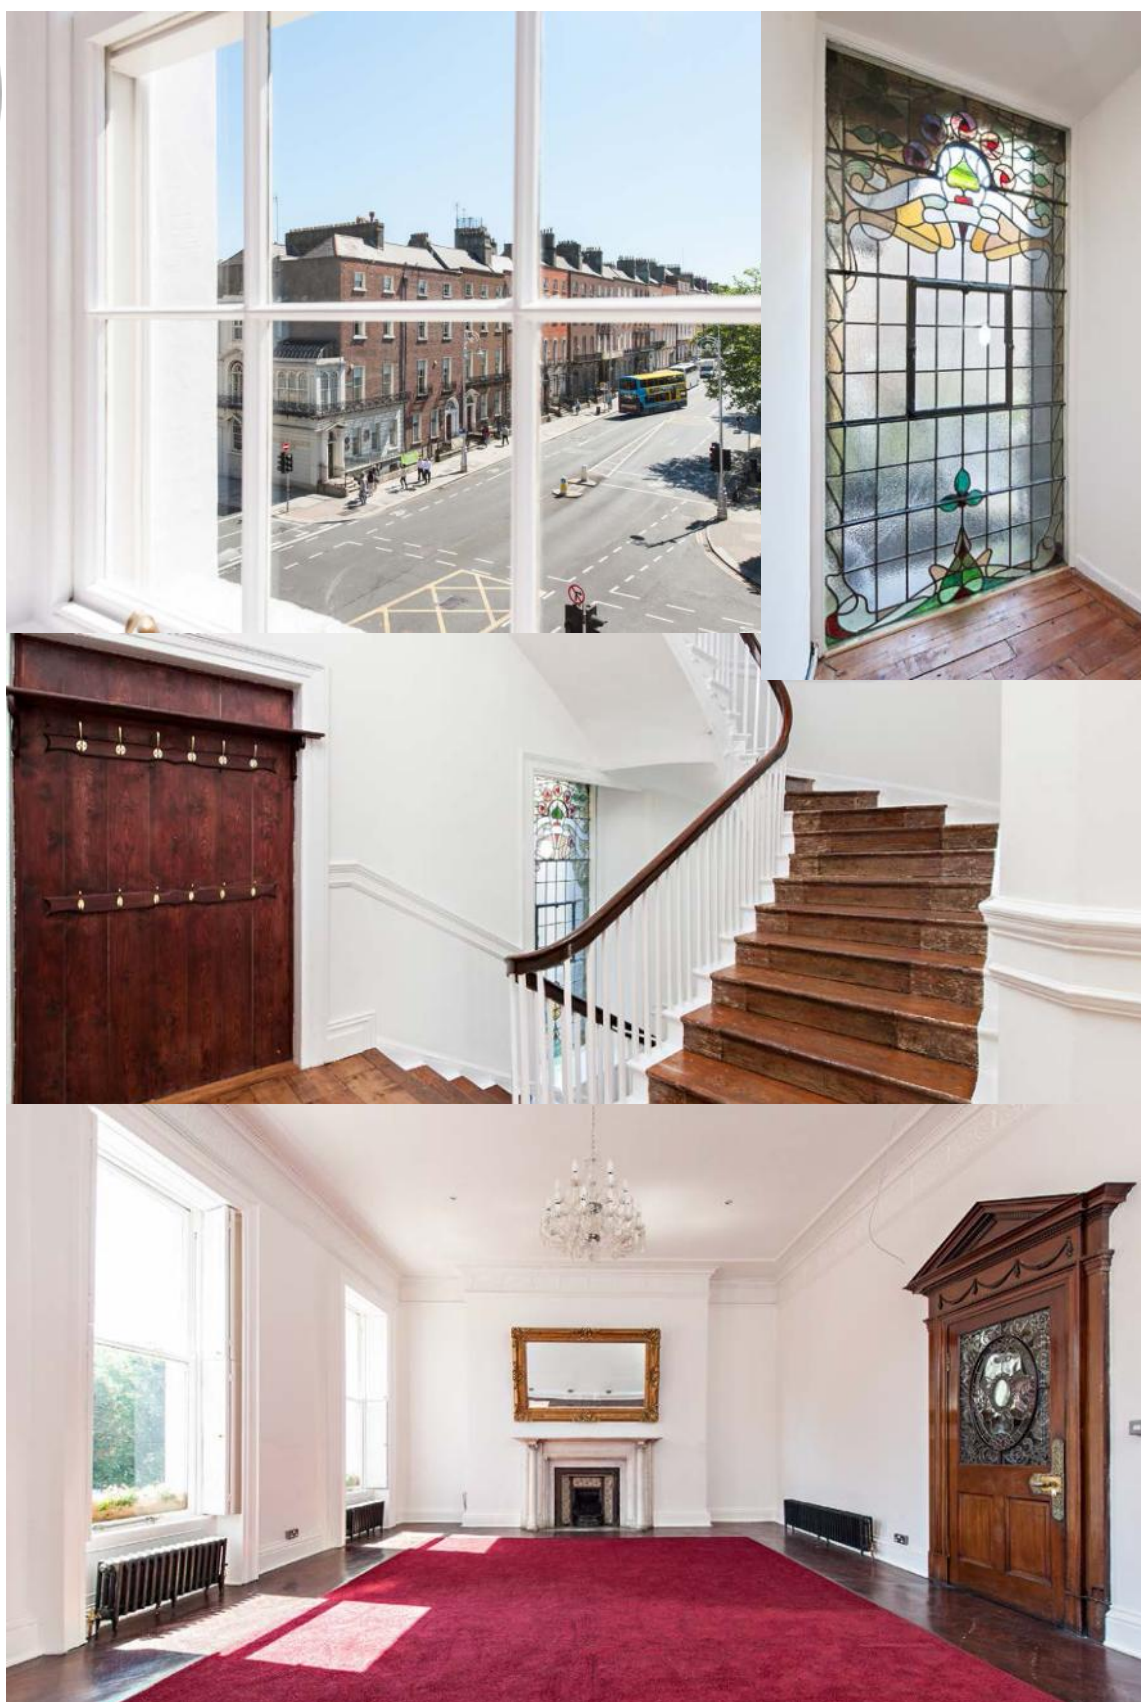

95 Merrion Square, Dublin 2

- ◆ Number 95 Merrion Square is a unique opportunity of 3,600sqft of office space in a landmark Georgian building at the corner of Merrion Square
- ◆ The iconic building comprises four storeys of office space with all the original Georgian features have been retained throughout with an extensive refurbishment

**PREMIER BUSINESS
CENTRES**

95 Merrion Square, Dublin 2

PREMIER BUSINESS
CENTRES

95 Merrion Square, Dublin 2

Location

- ◆ Iconic Building on Merrion Square West and Clare Street overlooking Merrion Square Park
- ◆ Located within walking distance to Dublin City Centre and nearby a multitude of large corporate office occupiers and hotels to include The Merrion Hotel and both of the O'Callaghan Davenport & Mont Clare Hotels
- ◆ Situated directly opposite the Oscar Wilde Statue and within close proximity to a range of cultural sites such as the National Gallery of Ireland, Leinster House, Trinity College and Government Buildings.

Description

- ◆ No: 95 Merrion Square comprises *a magnificent* four-storey Georgian property extending to an area of 3615sqft
- ◆ The architecturally designed building has been re-furbished and restored to an exceptionally high standard whilst retaining many of its original features throughout