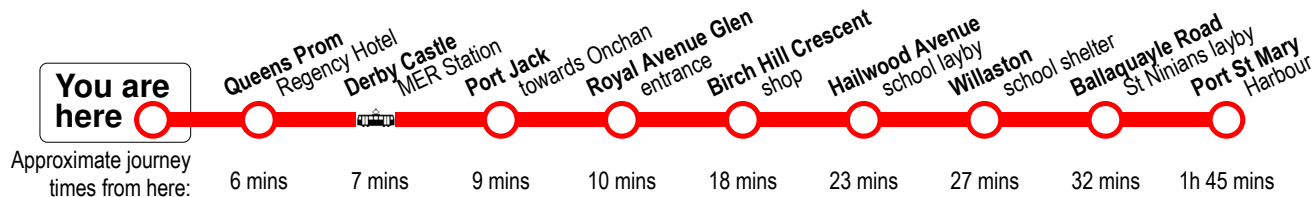

11 to Port St Mary