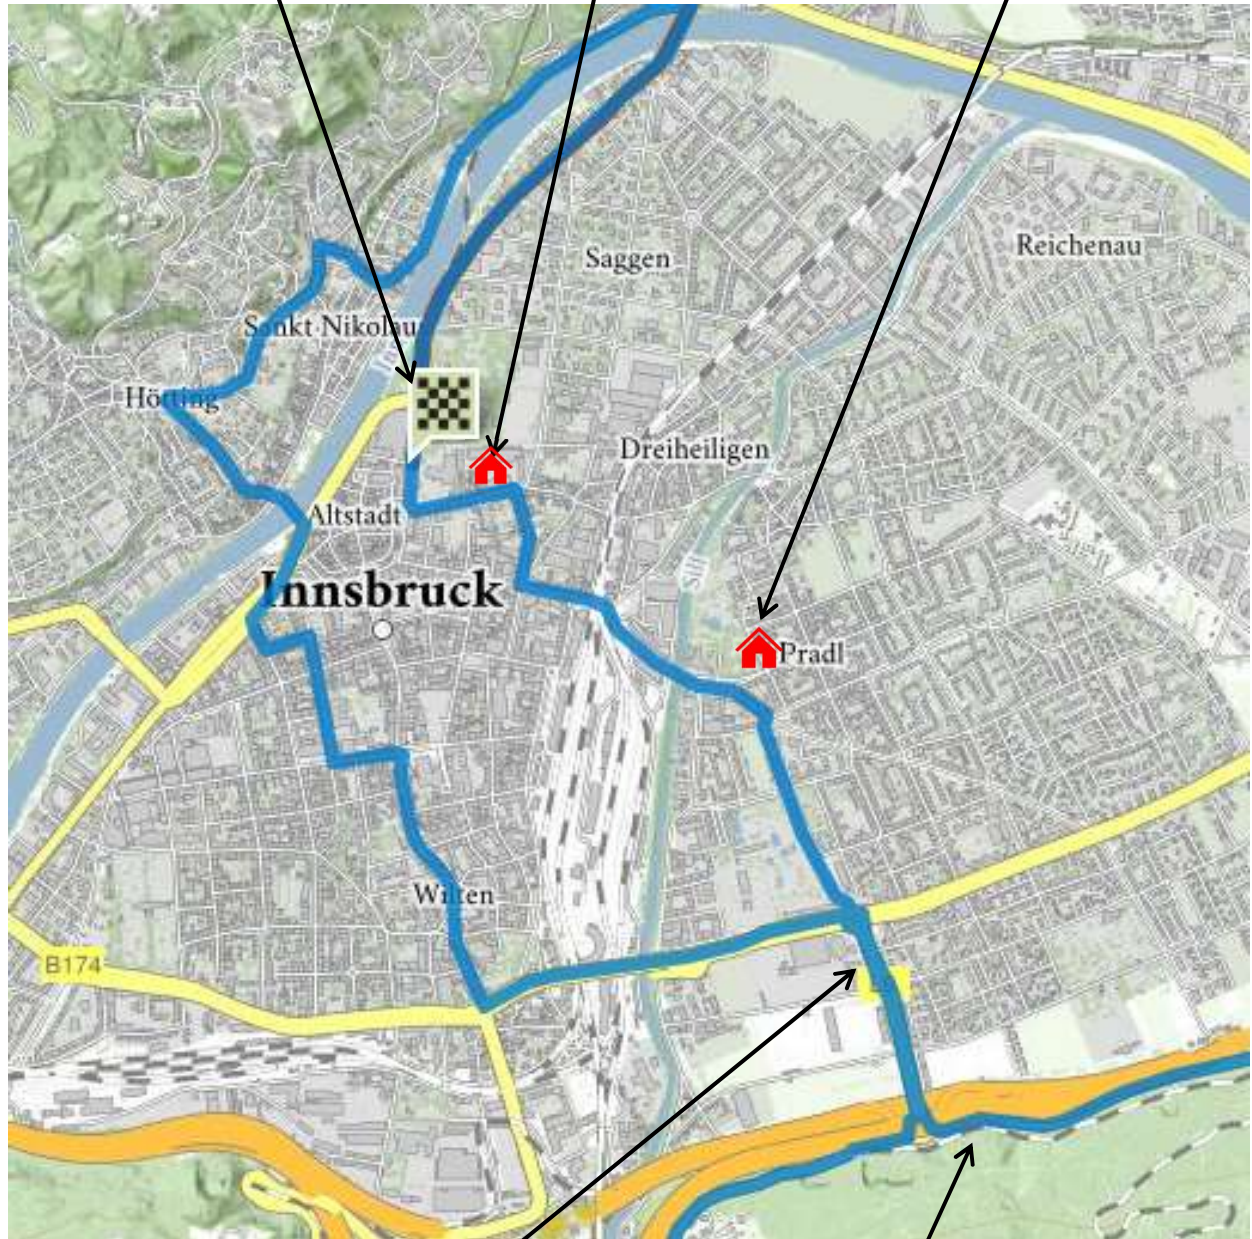

Race Finish

Grauer Baer Hotel

Leipziger Hof Hotel

Feed Zone

Start of climb